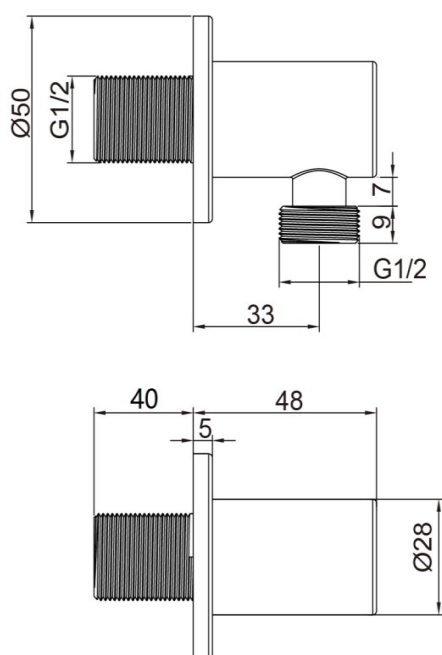

## RAMIRA OUTLET ELBOW BRUSHED GOLD

<b>Product Code</b>	<b>SHRAELBG</b>
<b>Colour</b>	Brushed gold finish
<b>Weight (Kg)</b>	0.2
<b>Material</b>	Brass

### Key features:

- G $\frac{1}{2}$ " BSP tail fitting
- PVD coated
- Modern design
- Brass body

### Description:

Featuring a solid brass body and a brushed gold finish to BS EN 248. Designed for reliable performance across all plumbing systems, it delivers a neat and secure wall connection for shower hoses while maintaining a clean, contemporary aesthetic.

All dimensions are approximate and subject to normal variation. Although every effort is made not to change the above product specification, Lecico reserve the right to do so without prior notification if necessary.