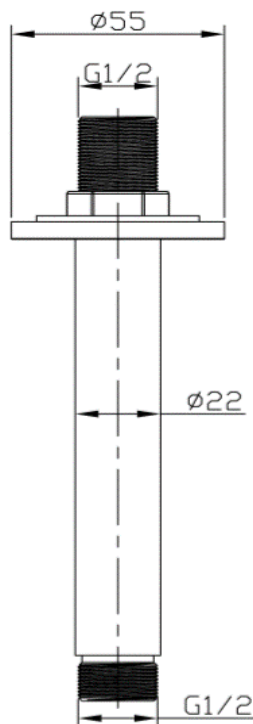

# RAMIRA CEILING SHOWER ARM MATT BLACK

<b>Product Code</b>	<b>SHRACSAMB</b>
<b>Weight (Kg)</b>	0.24
<b>Material</b>	Brass
<b>Finish</b>	Matt Black

**Key features:**

- G1/2" BSP external (male) thread
- Electroplated finish
- Brass body
- Modern design

**Description:**

Made from a solid brass body. Finished in matt black, it provides a polished contemporary look. Designed for easy installation and compatibility with all plumbing systems, this 120mm ceiling arm offers a clean, minimal connection for overhead shower heads.

All dimensions are approximate and subject to normal variation. Although every effort is made not to change the above product specification, Lecico reserve the right to do so without prior notification if necessary.  
\*Against manufacturers defects. Full information on guarantees available upon request.