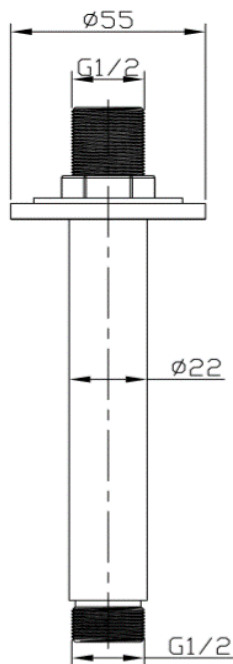

RAMIRA CEILING SHOWER ARM GUNMETAL GREY

Product Code	SHRACSAGM
Weight (Kg)	0.24
Material	Brass
Finish	Gunmetal Grey

Key features:

- G1/2" BSP external (male) thread
- PVD coating
- Brass body
- Modern design

Description:

Made from a solid brass body. Finished in gunmetal grey, it provides a polished contemporary look. Designed for easy installation and compatibility with all plumbing systems, this 120mm ceiling arm offers a clean, minimal connection for overhead shower heads.

All dimensions are approximate and subject to normal variation. Although every effort is made not to change the above product specification, Lecico reserve the right to do so without prior notification if necessary.