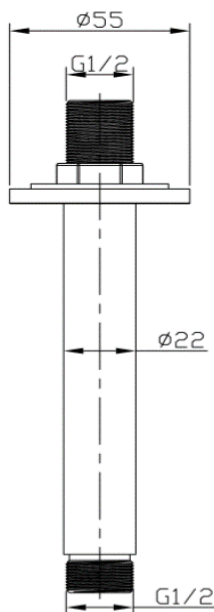

## RAMIRA CEILING SHOWER ARM BRUSHED GOLD

<b>Product Code</b>	<b>SHRAC SABG</b>
<b>Weight (Kg)</b>	0.24
<b>Material</b>	Brass
<b>Finish</b>	Brushed Gold

### Key features:

- G1/2" BSP external (male) thread
- PVD coated
- Brass body
- Modern design

### Description:

Made from a solid brass body. Finished in brushed gold, it provides a polished contemporary look. Designed for easy installation and compatibility with all plumbing systems, this 120mm ceiling arm offers a clean, minimal connection for overhead shower heads.