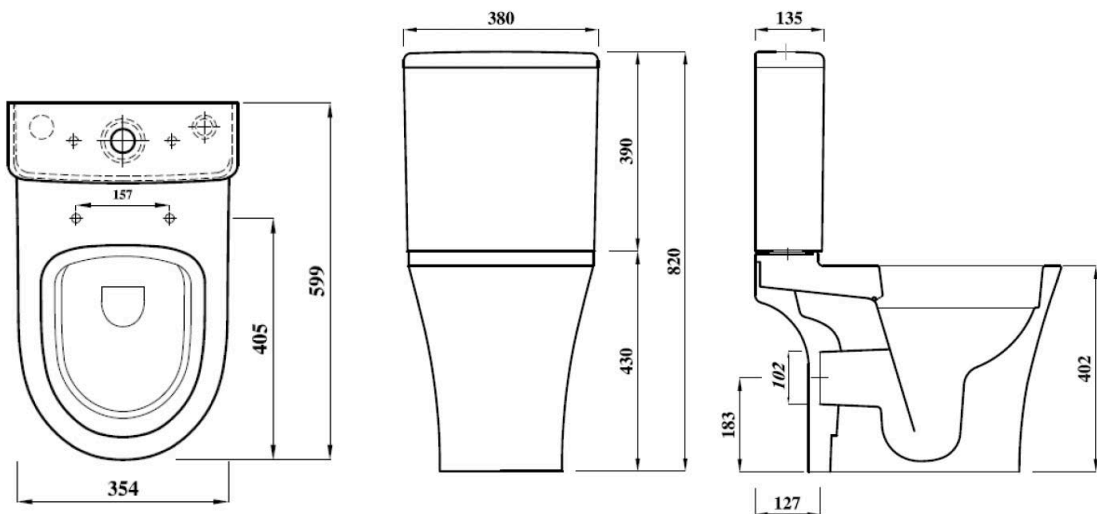

SHANI ROUND PRE-INSTALLED PUSH BUTTON CISTERN

*Pan and seat sold separately

Product Code	SHAPCI
Flushing Volume (Ltr)	6/4 adjustable to 4/2.6
Weight (Kg)	11.4
Cistern fittings included	Yes
Pre-installed/Bagged	Pre-Installed
Material	Vitreous China
Flushing Mechanism	Dual Flush Push Button
Inlet	RH Bottom Inlet

Key features:

- UKCA compliant
- Round modern design
- Dual flush
- *Lifetime ceramic guarantee

Description:

A unique and graceful profile. The Shani round cistern features dual flush and is suitable for both the comfort height and standard Shani round pans.

All dimensions are approximate and subject to normal ceramic variation. Although every effort is made not to change the above product specification, Lecico reserve the right to do so without prior notification if necessary. *Against manufacturers defects. Full information on guarantees available upon request.