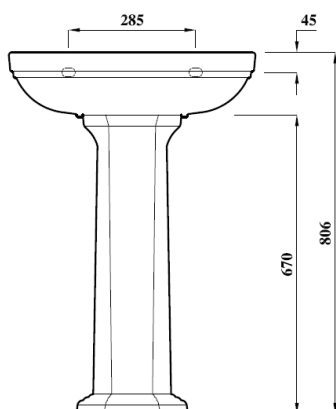

SAFFIA ROUND 55CM BASIN 2TH

*Taps not included

Product Code	SAF55BA2
Weight (Kg)	11.5
Material	Vitreous China
Tap holes	2
Fixings	Not included
Extras	Pedestal - SAFSTDPED, Bottle Trap - BOTRAPCH

Key features:

- UKCA compliant
- Chrome effect overflow ring
- Internal overflow
- Traditional design
- Lifetime ceramic guarantee*

Description:

Classically designed, traditional Victorian style basin to suit a cloakroom or master bathroom.