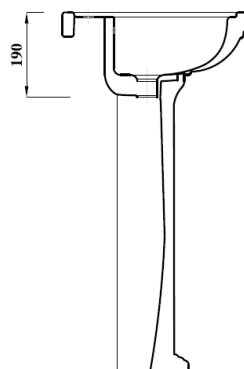

SAFFIA ROUND 55CM BASIN 2TH

*Taps not included

Product Code	SAF55BA2
Weight (Kg)	11.5
Material	Vitreous China
Tap holes	2
Fixings	Not included
Extras	Pedestal - SAFSTDPED, Bottle Trap - BOTRAPCH

Key features:

- UKCA compliant
- Chrome effect overflow ring
- Internal overflow
- Traditional design
- Lifetime ceramic guarantee*

Description:

Classically designed, traditional Victorian style basin to suit a cloakroom or master bathroom.