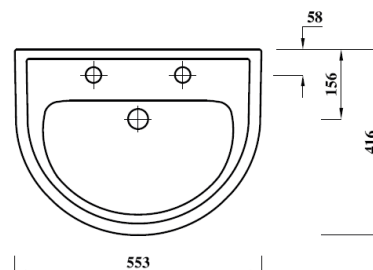

SAFFIA ROUND 55CM BASIN 2TH

*Taps not included

Product Code	SAF55BA2
Weight (Kg)	11.5
Material	Vitreous China
Tap holes	2
Fixings	Not included
Extras	Pedestal - SAFSTDPED, Bottle Trap - BOTRAPCH

Key features:

- UKCA compliant
- Chrome effect overflow ring
- Internal overflow
- Traditional design
- Lifetime ceramic guarantee*

Description:

Classically designed, traditional Victorian style basin to suit a cloakroom or master bathroom.