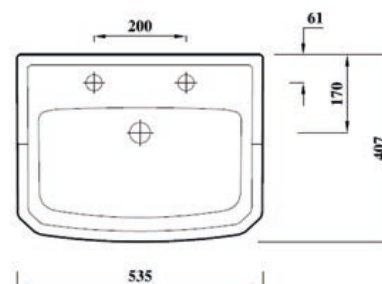

SAFFIA 53CM BASIN 2TH

*Taps not included

Product Code	SAF53BA2
Weight (Kg)	14.5
Material	Vitreous China
Tap holes	2
Fixings	Not included
Extras	Pedestal - SAFSTDPED, Bottle Trap - BOTRAPCH

Key features:

- UKCA Compliant
- Chrome effect overflow ring
- Internal overflow
- Traditional design
- Lifetime ceramic guarantee*

Description:

Where old meets new. Classic styling adds an element of sophistication and elegance. Basin includes internal overflow.

All dimensions are approximate and subject to normal variation. Although every effort is made not to change the above product specification, Lecico reserve the right to do so without prior notification if necessary. All guarantees are against manufacturers defects. Full information on guarantees available upon request.