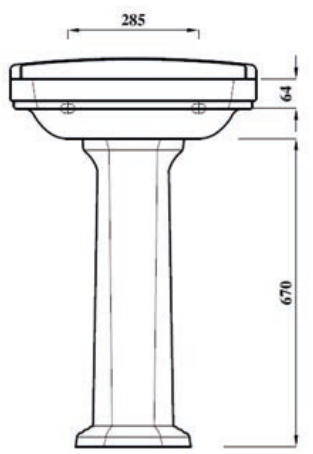

SAFFIA 53CM BASIN 2TH

*Taps not included

Product Code	SAF53BA2
Weight (Kg)	14.5
Material	Vitreous China
Tap holes	2
Fixings	Not included
Extras	Pedestal - SAFSTDPED, Bottle Trap - BOTRAPCH

Key features:

- UKCA Compliant
- Chrome effect overflow ring
- Internal overflow
- Traditional design
- Lifetime ceramic guarantee*

Description:

Where old meets new. Classic styling adds an element of sophistication and elegance. Basin includes internal overflow.

All dimensions are approximate and subject to normal variation. Although every effort is made not to change the above product specification, Lecico reserve the right to do so without prior notification if necessary. All guarantees are against manufacturers defects. Full information on guarantees available upon request.