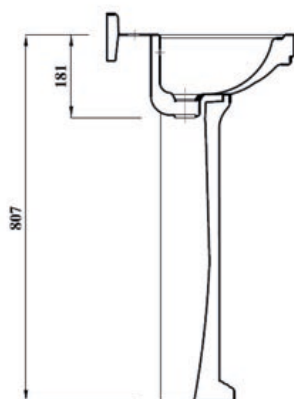

SAFFIA 53CM BASIN 2TH

*Taps not included

Product Code	SAF53BA2
Weight (Kg)	14.5
Material	Vitreous China
Tap holes	2
Fixings	Not included
Extras	Pedestal - SAFSTDPED, Bottle Trap - BOTRAPCH

Key features:

- UKCA Compliant
- Chrome effect overflow ring
- Internal overflow
- Traditional design
- Lifetime ceramic guarantee*

Description:

Where old meets new. Classic styling adds an element of sophistication and elegance. Basin includes internal overflow.

All dimensions are approximate and subject to normal variation. Although every effort is made not to change the above product specification, Lecico reserve the right to do so without prior notification if necessary. All guarantees are against manufacturers defects. Full information on guarantees available upon request.