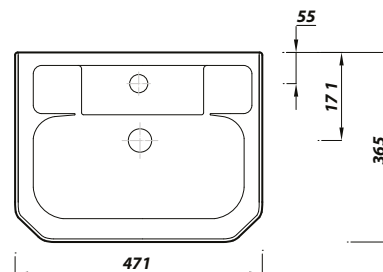

SAFFIA 47CM BASIN 2TH

*Taps not included

Product Code	SAF47BA2
Weight (Kg)	11
Material	Vitreous China
Tap holes	2
Fixings	Not included
Extras	Pedestal - SAFSTDPED, Bottle Trap - BOTRAPCH

Key features:

- UKCA Compliant
- Chrome effect overflow ring
- Internal overflow
- Traditional design
- Lifetime ceramic guarantee*

Description:

Where old meets new. Classic styling adds an element of sophistication and elegance. Two tap hole basin includes internal overflow.

All dimensions are approximate and subject to normal variation. Although every effort is made not to change the above product specification, Lecico reserve the right to do so without prior notification if necessary. All guarantees are against manufacturers defects. Full information on guarantees available upon request.