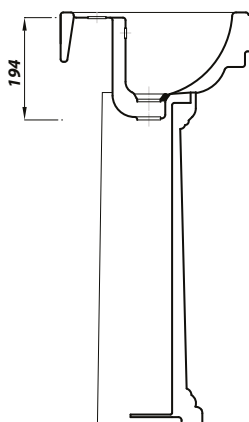

SAFFIA 47CM BASIN 2TH

*Taps not included

Product Code	SAF47BA2
Weight (Kg)	11
Material	Vitreous China
Tap holes	2
Fixings	Not included
Extras	Pedestal - SAFSTDPED, Bottle Trap - BOTRAPCH

Key features:

- UKCA Compliant
- Chrome effect overflow ring
- Internal overflow
- Traditional design
- Lifetime ceramic guarantee*

Description:

Where old meets new. Classic styling adds an element of sophistication and elegance. Two tap hole basin includes internal overflow.

All dimensions are approximate and subject to normal variation. Although every effort is made not to change the above product specification, Lecico reserve the right to do so without prior notification if necessary. All guarantees are against manufacturers defects. Full information on guarantees available upon request.