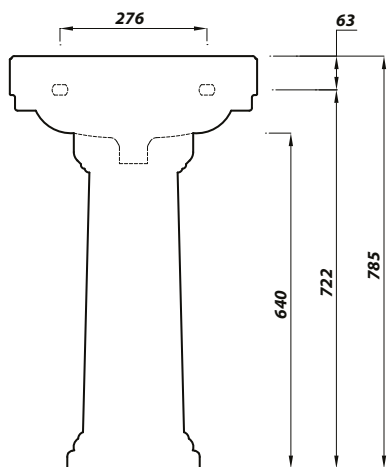

SAFFIA 47CM BASIN 2TH

*Taps not included

Product Code	SAF47BA2
Weight (Kg)	11
Material	Vitreous China
Tap holes	2
Fixings	Not included
Extras	Pedestal - SAFSTDPED, Bottle Trap - BOTRAPCH

Key features:

- UKCA Compliant
- Chrome effect overflow ring
- Internal overflow
- Traditional design
- Lifetime ceramic guarantee*

Description:

Where old meets new. Classic styling adds an element of sophistication and elegance. Two tap hole basin includes internal overflow.

All dimensions are approximate and subject to normal variation. Although every effort is made not to change the above product specification, Lecico reserve the right to do so without prior notification if necessary. All guarantees are against manufacturers defects. Full information on guarantees available upon request.