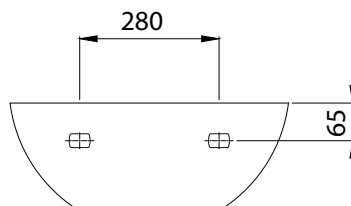

All dimensions are approximate and subject to normal variation. Although every effort is made to change the above product specification, Lecico reserve the right to do so without prior notification if necessary. All guarantees are against manufacturers defects. Full information on guarantees available upon request.