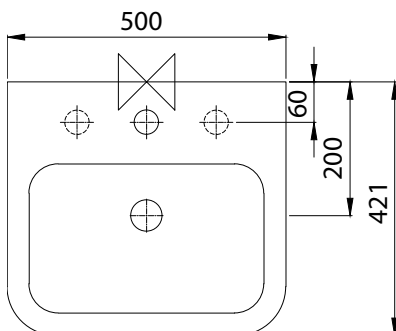

## PORTSMOUTH BASIN - 50CM 2TH - NO CHAINSTAY

Heavy duty bracket  
BRACKPORT

<b>Product Code</b>	<b>PORT50BA2FN</b>
<b>Weight (Kg)</b>	13.3
<b>Material</b>	Vitreous China
<b>Tap holes</b>	2
<b>Fixings</b>	Bracket - BRACKPORLITE Fixing bolts - FBWB
<b>Extras</b>	Bottle trap - BOTRAPCH / Waste - TPOPRNEW
<b>Suitable Pedestals</b>	Full ped - SENPED Half ped - MDWHSPE

### Description:

With the clean lines of these basins it represents the perfect fusion of style and uncompromising functionality. The lack of soap dishes and ridges help to prevent the build up of germs.