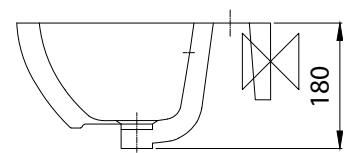

## PORTSMOUTH BASIN - 50CM 2TH - NO CHAINSTAY

Heavy duty bracket  
BRACKPORT

<b>Product Code</b>	<b>PORT50BA2FN</b>
<b>Weight (Kg)</b>	13.3
<b>Material</b>	Vitreous China
<b>Tap holes</b>	2
<b>Fixings</b>	Bracket - BRACKPORLITE Fixing bolts - FBWB
<b>Extras</b>	Bottle trap - BOTRAPCH / Waste - TPOPRNEW
<b>Suitable Pedestals</b>	Full ped - SENPED Half ped - MDWHSPE

### Description:

With the clean lines of these basins it represents the perfect fusion of style and uncompromising functionality. The lack of soap dishes and ridges help to prevent the build up of germs.