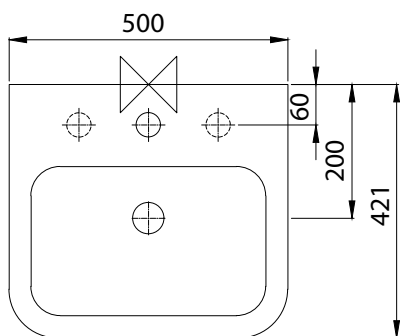

Atlas

PORTSMOUTH BASIN - 50CM 2TH - WITH CHAINSTAY

Heavy duty bracket
BRACKPORT

Product Code	PORT50BA2FC
Weight (Kg)	13.3
Material	Vitreous China
Tap holes	2
Fixings	Bracket - BRACKPORLITE Fixing bolts - FBWB
Extras	Bottle trap - BOTRAPCH / Waste - TPOPRNEW
Suitable Pedestals	Full ped - SENPED Half ped - MDWHSPE

Key features:

- UKCA Compliant
- Chrome effect overflow
- Modern square design
- Heavy duty bracket available (BRACKPORT)

Description:

With the clean lines of these basins it represents the perfect fusion of style and uncompromising functionality. The lack of soap dishes and ridges help to prevent the build up of germs.