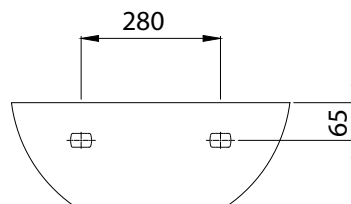

Atlas

PORTSMOUTH BASIN - 50CM 2TH - WITH CHAINSTAY

Heavy duty bracket
BRACKPORT

Product Code	PORT50BA2FC
Weight (Kg)	13.3
Material	Vitreous China
Tap holes	2
Fixings	Bracket - BRACKPORLITE Fixing bolts - FBWB
Extras	Bottle trap - BOTRAPCH / Waste - TPOPRNEW
Suitable Pedestals	Full ped - SENPED Half ped - MDWHSPE

Key features:

- UKCA Compliant
- Chrome effect overflow
- Modern square design
- Heavy duty bracket available (BRACKPORT)

Description:

With the clean lines of these basins it represents the perfect fusion of style and uncompromising functionality. The lack of soap dishes and ridges help to prevent the build up of germs.