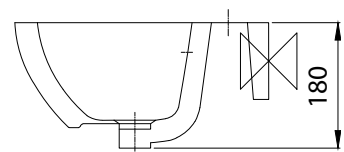

Atlas

PORTSMOUTH BASIN - 50CM 2TH - WITH CHAINSTAY

Heavy duty bracket
BRACKPORT

Product Code	PORT50BA2FC
Weight (Kg)	13.3
Material	Vitreous China
Tap holes	2
Fixings	Bracket - BRACKPORLITE Fixing bolts - FBWB
Extras	Bottle trap - BOTRAPCH / Waste - TPOPRNEW
Suitable Pedestals	Full ped - SENPED Half ped - MDWHSPE

Key features:

- UKCA Compliant
- Chrome effect overflow
- Modern square design
- Heavy duty bracket available (BRACKPORT)

Description:

With the clean lines of these basins it represents the perfect fusion of style and uncompromising functionality. The lack of soap dishes and ridges help to prevent the build up of germs.