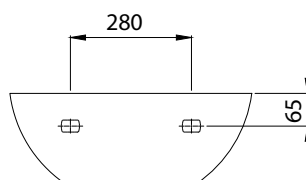

Atlas

PORTSMOUTH BASIN - 50CM 1TH - RIGHT HANDED - NO CHAINSTAY - NO OVERFLOW

Heavy duty bracket
BRACKPORT

Product Code	PORT50BA1RHNN
Weight (Kg)	13.3
Material	Vitreous China
Tap holes	1
Fixings	Bracket - BRACKPORLITE Fixing bolts - FBWB
Extras	Bottle trap - BOTRAPCH / Waste - TPOPUNS
Suitable Pedestals	Full ped - SENPED Half ped - MDWHSPE

Key features:

- UKCA Compliant
- Chrome effect overflow
- Modern square design
- Heavy duty bracket available (BRACKPORT)
- No overflow

Description:

With the clean lines of these basins it represents the perfect fusion of style and uncompromising functionality. The lack of soap dishes and ridges help to prevent the build up of germs.