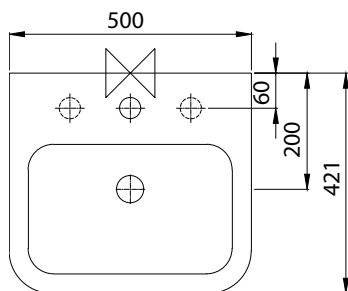

Atlas

PORTSMOUTH BASIN - 50CM 1TH - RIGHT HANDED - NO CHAINSTAY - NO OVERFLOW

Heavy duty bracket
BRACKPORT

Product Code	PORT50BA1RHNN
Weight (Kg)	13.3
Material	Vitreous China
Tap holes	1
Fixings	Bracket - BRACKPORLITE Fixing bolts - FBWB
Extras	Bottle trap - BOTRAPCH / Waste - TPOPUNS
Suitable Pedestals	Full ped - SENPED Half ped - MDWHSPE

Key features:

- UKCA Compliant
- Chrome effect overflow
- Modern square design
- Heavy duty bracket available (BRACKPORT)
- No overflow

Description:

With the clean lines of these basins it represents the perfect fusion of style and uncompromising functionality. The lack of soap dishes and ridges help to prevent the build up of germs.