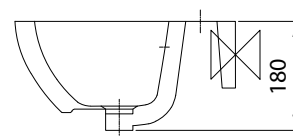

Atlas

PORTSMOUTH BASIN - 50CM 1TH - RIGHT HANDED - NO CHAINSTAY - NO OVERFLOW

Heavy duty bracket
BRACKPORT

Product Code	PORT50BA1RHNN
Weight (Kg)	13.3
Material	Vitreous China
Tap holes	1
Fixings	Bracket - BRACKPORLITE Fixing bolts - FBWB
Extras	Bottle trap - BOTRAPCH / Waste - TPOPUNS
Suitable Pedestals	Full ped - SENPED Half ped - MDWHSPE

Key features:

- UKCA Compliant
- Chrome effect overflow
- Modern square design
- Heavy duty bracket available (BRACKPORT)
- No overflow

Description:

With the clean lines of these basins it represents the perfect fusion of style and uncompromising functionality. The lack of soap dishes and ridges help to prevent the build up of germs.