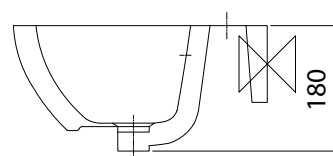

Atlas

PORTSMOUTH BASIN - 50CM 1TH - LEFT HANDED - NO CHAINSTAY - NO OVERFLOW

Heavy duty bracket
BRACKPORT

Product Code	PORT50BA1LHNN
Weight (Kg)	13.3
Material	Vitreous China
Tap holes	1
Fixings	Bracket - BRACKPORLITE Fixing bolts - FBWB
Extras	Bottle trap - BOTRAPCH / Waste - TPOPUNS
Suitable Pedestals	Full ped - SENPED Half ped - MDWHSPE

Key features:

- UKCA Compliant
- Modern square design
- Heavy duty bracket available (BRACKPORT)
- No over flow

Description:

With the clean lines of these basins it represents the perfect fusion of style and uncompromising functionality. The lack of soap dishes and ridges help to prevent the build up of germs.