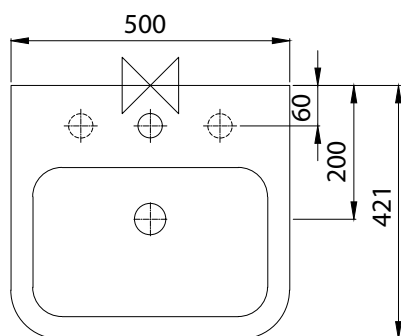

Atlas

PORTSMOUTH BASIN - 50CM 1TH - LEFT HANDED - NO CHAINSTAY - NO OVERFLOW

Heavy duty bracket
BRACKPORT

Product Code	PORT50BA1LHNN
Weight (Kg)	13.3
Material	Vitreous China
Tap holes	1
Fixings	Bracket - BRACKPORLITE Fixing bolts - FBWB
Extras	Bottle trap - BOTRAPCH / Waste - TPOPUNS
Suitable Pedestals	Full ped - SENPED Half ped - MDWHSPE

Key features:

- UKCA Compliant
- Modern square design
- Heavy duty bracket available (BRACKPORT)
- No over flow

Description:

With the clean lines of these basins it represents the perfect fusion of style and uncompromising functionality. The lack of soap dishes and ridges help to prevent the build up of germs.