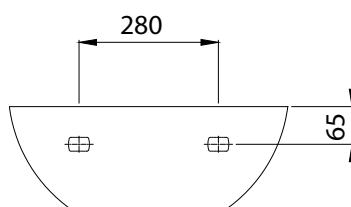

Atlas

PORTSMOUTH BASIN - 50CM 1TH - LEFT HANDED - NO CHAINSTAY - NO OVERFLOW

Heavy duty bracket
BRACKPORT

Product Code	PORT50BA1LHNN
Weight (Kg)	13.3
Material	Vitreous China
Tap holes	1
Fixings	Bracket - BRACKPORLITE Fixing bolts - FBWB
Extras	Bottle trap - BOTRAPCH / Waste - TPOPUNS
Suitable Pedestals	Full ped - SENPED Half ped - MDWHSPE

Key features:

- UKCA Compliant
- Modern square design
- Heavy duty bracket available (BRACKPORT)
- No over flow

Description:

With the clean lines of these basins it represents the perfect fusion of style and uncompromising functionality. The lack of soap dishes and ridges help to prevent the build up of germs.