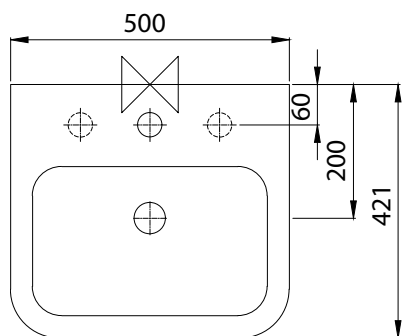

## PORTSMOUTH BASIN - 50CM 1TH - NO CHAINSTAY

Heavy duty bracket  
BRACKPORT

<b>Product Code</b>	<b>PORT50BA1FN</b>
<b>Weight (Kg)</b>	13.3
<b>Material</b>	Vitreous China
<b>Tap holes</b>	1
<b>Fixings</b>	Bracket - BRACKPORLITE Fixing bolts - FBWB
<b>Extras</b>	Bottle trap - BOTRAPCH / Waste - TPOPRNEW
<b>Suitable Pedestals</b>	Full ped - SENPED Half ped - MDWHSPE

### Description:

With the clean lines of these basins it represents the perfect fusion of style and uncompromising functionality. The lack of soap dishes and ridges help to prevent the build up of germs.