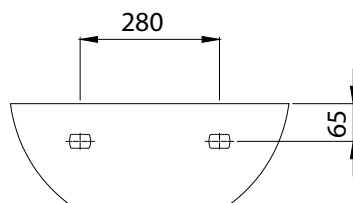

All dimensions are approximate and subject to normal variation. Although every effort is made to change the above product specification, Lecico reserve the right to do so without prior notification if necessary. All guarantees are against manufacturers defects. Full information on guarantees available upon request.