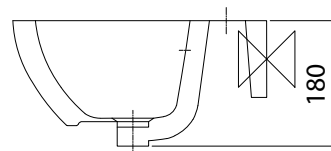

All dimensions are approximate and subject to normal variation. Although every effort is made to change the above product specification, Lecico reserve the right to do so without prior notification if necessary. All guarantees are against manufacturers defects. Full information on guarantees available upon request.