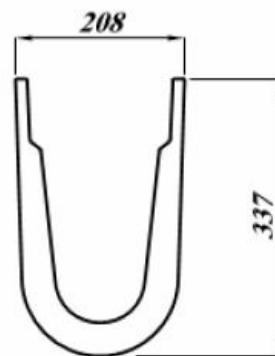

ATLAS PROFESSIONAL COLLECTION

ATLAS/LAGUNA SEMI PEDESTAL

Product Code	NLGWHSPE
Weight (Kg)	6.8
Material	Ceramic

Key features:

- Semi Pedestal
- To suit Atlas & Laguna basins
- White
- Lifetime ceramic guarantee*

Description:

This Atlas/Laguna semi pedestal is designed for use with either of the Atlas 450mm, 500mm and 550mm wash hand basin's giving your bathroom that contemporary look while saving floor space.

All dimensions are approximate and subject to normal ceramic variation. Although every effort is made not to change the above product specification, Lecico reserve the right to do so without prior notification if necessary. *Against manufacturers defects. Full information on guarantees available upon request.