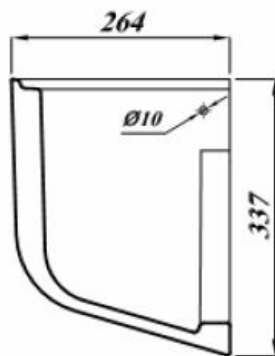

ATLAS PROFESSIONAL COLLECTION

ATLAS/LAGUNA SEMI PEDESTAL

Product Code	NLGWHSPE
Weight (Kg)	6.8
Material	Ceramic

Key features:

- Semi Pedestal
- To suit Atlas & Laguna basins
- White
- Lifetime ceramic guarantee*

Description:

This Atlas/Laguna semi pedestal is designed for use with either of the Atlas 450mm, 500mm and 550mm wash hand basin's giving your bathroom that contemporary look while saving floor space.

All dimensions are approximate and subject to normal ceramic variation. Although every effort is made not to change the above product specification, Lecico reserve the right to do so without prior notification if necessary. *Against manufacturers defects. Full information on guarantees available upon request.