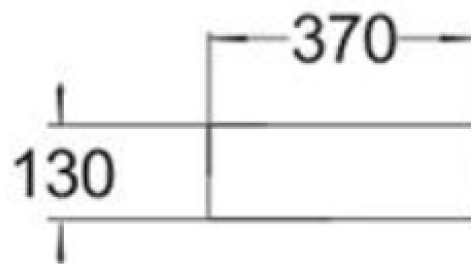

All dimensions are approximate and subject to normal variation. Although every effort is made not to change the above product specification, Lecico reserve the right to do so without prior notification if necessary. All guarantees are against manufacturers defects. Full information on guarantees available upon request.