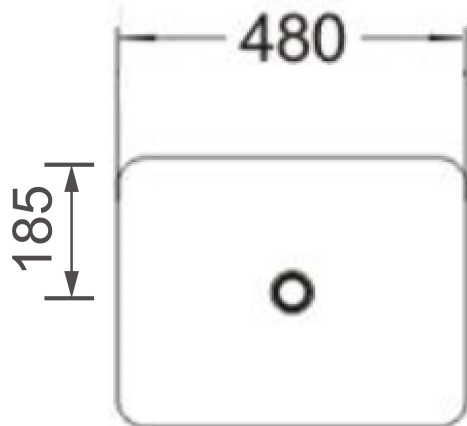

## LAYLA SQUARE FREE STANDING BOWL 480MM

|                     |  |
|---------------------|--|
| <b>Product Code</b> | <b>LAYFSB480SQ</b>                       |
| <b>Weight (Kg)</b>  | 12                                       |
| <b>Material</b>     | Vitreous China                           |
| <b>Tap holes</b>    | 0  |
| <b>Extras</b>       | Bottle trap - BOTRAPCH / Waste - TPOPUNS |

### Description

Featuring a modern square shape, this basin is designed to be mounted on a countertop or furniture. It's angular lines add a modern touch to any bathroom. Pair with a tall tap for a trendy finish.