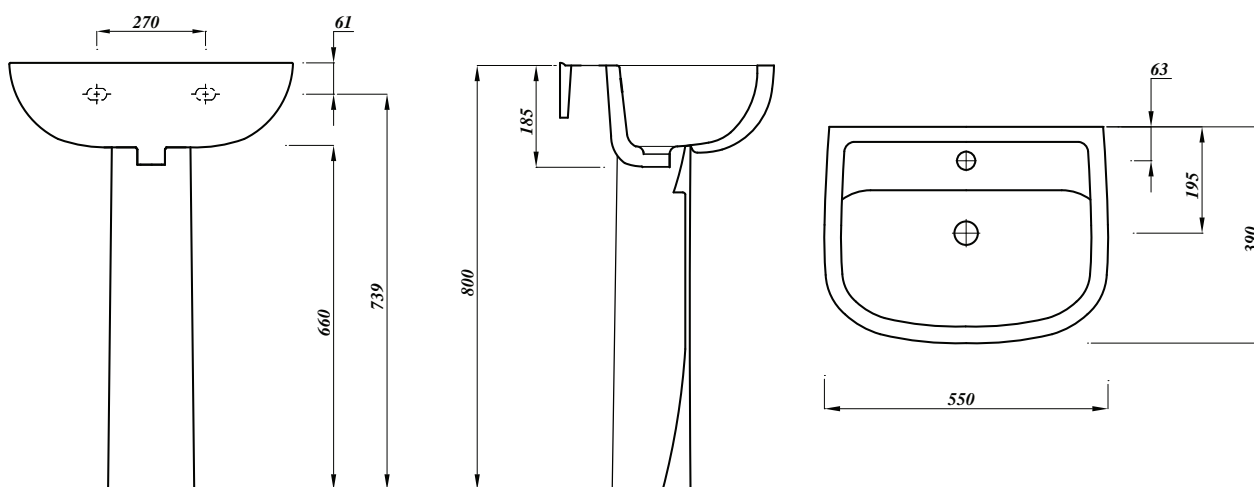

Atlas

GEO 55CM BASIN 2TH

One tap hole version pictured

Product Code	GEOWH55BA2
Weight (Kg)	13.3
Material	Vitreous China
Tap holes	2
Fixings	Bracket - BRACK Fixing bolts - FBWB
Extras	Bottle trap - BOTRAPCH Waste - TPOPRNEW
Suitable Pedestal	GEOWHPE
Suitable Semi Pedestal	MDWHSPE

Key features:

- UKCA compliant
- Modern D-shape design
- Internal overflow
- Chrome effect overflow ring
- Lifetime ceramic guarantee*

Description:

A modern D-shaped basin that represents the perfect fusion of style and uncompromising functionality. Available in 1 or 2 tap holes.

All dimensions are approximate and subject to normal variation. Although every effort is made to change the above product specification, Lecico reserve the right to do so without prior notification if necessary. All guarantees are against manufacturers defects. Full information on guarantees available upon request.