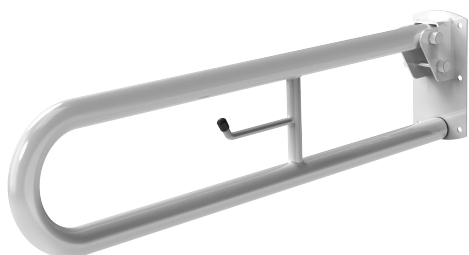

## GRAB RAIL - HINGED SUPPORT RAIL NO LEG - WHITE

<b>Product Code</b>	<b>EDMWHHRAIL</b>
<b>Weight (Kg)</b>	2.8kg
<b>Material</b>	Steel
<b>Colour</b>	White

**Blue:** EDMBHRAIL  
**White:** EDMWHHRAIL  
**Grey:** EDMGRHRAIL

### Key features:

- Drop down hinged rail
- Available in a choice of finishes
- Built in toilet roll holder

### Description:

Designed with the user in mind, these hinged drop down rails help with transferring to and from the WC.

All dimensions are approximate and subject to normal variation. Although every effort is made not to change the above product specification, Lecico reserve the right to do so without prior notification if necessary. All guarantees are against manufacturers defects. Full information on guarantees available upon request.