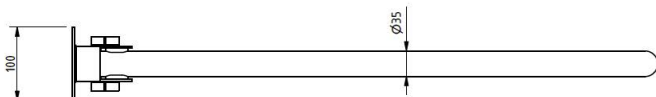

RAL5011  
LRV - 5.52

RAL7005  
LRV - 18.52

RAL9016  
LRV - 87.67

### Description:

Designed with the user in mind, these hinged drop down rails help with transferring to and from the WC.

All dimensions are approximate and subject to normal variation. Although every effort is made not to change the above product specification, Lecico reserve the right to do so without prior notification if necessary. All guarantees are against manufacturers defects. Full information on guarantees available upon request.