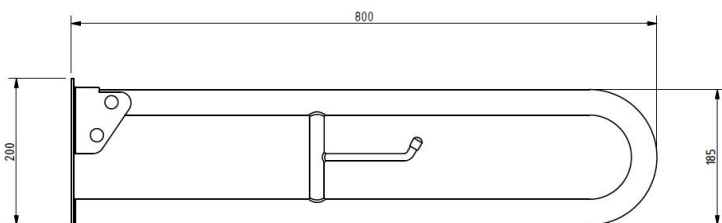

## GRAB RAIL - HINGED SUPPORT RAIL NO LEG - WHITE

<b>Product Code</b>	<b>EDMWHHRAIL</b>
<b>Weight (Kg)</b>	2.8kg
<b>Material</b>	Steel
<b>Colour</b>	White

**Blue:** EDMBHRAIL  
**White:** EDMWHHRAIL  
**Grey:** EDMGRHRAIL

RAL5011  
LRV - 5.52

RAL7005  
LRV - 18.52

RAL9016  
LRV - 87.67

### Key features:

- Drop down hinged rail
- Available in a choice of finishes
- Built in toilet roll holder

### Description:

Designed with the user in mind, these hinged drop down rails help with transferring to and from the WC.

All dimensions are approximate and subject to normal variation. Although every effort is made not to change the above product specification, Lecico reserve the right to do so without prior notification if necessary. All guarantees are against manufacturers defects. Full information on guarantees available upon request.