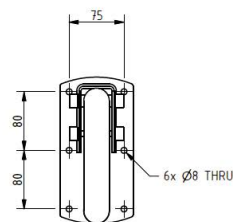

### Description:

Designed with the user in mind, these hinged drop down rails help with transferring to and from the WC.

All dimensions are approximate and subject to normal variation. Although every effort is made not to change the above product specification, Lecico reserve the right to do so without prior notification if necessary. All guarantees are against manufacturers defects. Full information on guarantees available upon request.