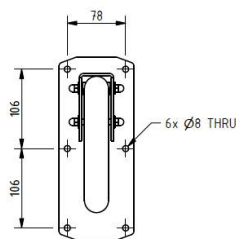

### Description:

Designed with the user in mind, these hinged drop down rails help with transferring to and from the WC.

All dimensions are approximate and subject to normal variation. Although every effort is made not to change the above product specification, Lecico reserve the right to do so without prior notification if necessary. All guarantees are against manufacturers defects. Full information on guarantees available upon request.