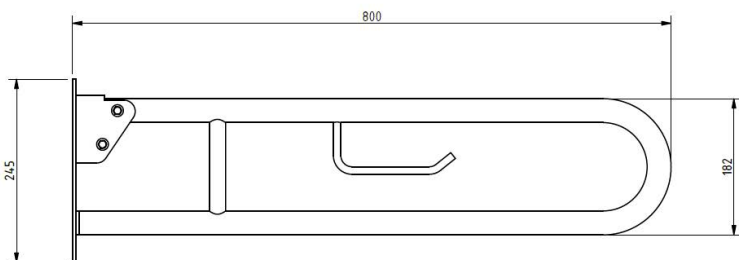

### Description:

Designed with the user in mind, these hinged drop down rails help with transferring to and from the WC.

All dimensions are approximate and subject to normal variation. Although every effort is made not to change the above product specification, Lecico reserve the right to do so without prior notification if necessary. All guarantees are against manufacturers defects. Full information on guarantees available upon request.