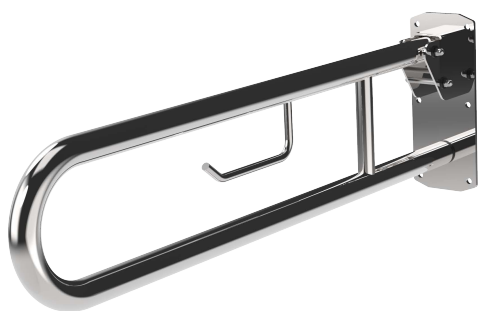

## GRAB RAIL - HINGED SUPPORT RAIL NO LEG - POLISHED STAINLESS STEEL (WITH TOILET ROLL HOLDER)

<b>Product Code</b>	<b>EDMPSHRAIL</b>
<b>Weight (Kg)</b>	2.8kg
<b>Material</b>	Stainless Steel
<b>Colour</b>	Polished s/s

**Polished s/s: EDMPSHRAIL**

Polished s/s  
LRV - 58

### Key features:

- Drop down hinged rail
- Available in a choice of finishes

### Description:

Designed with the user in mind, these hinged drop down rails help with transferring to and from the WC.

All dimensions are approximate and subject to normal variation. Although every effort is made not to change the above product specification, Lecico reserve the right to do so without prior notification if necessary. All guarantees are against manufacturers defects. Full information on guarantees available upon request.