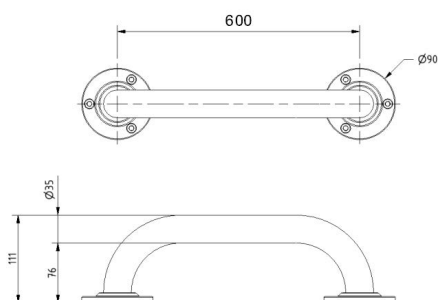

Atlas

GRAB RAIL PACK - 600MM - EXPOSED FIXING - GREY

Product Code	EDMGRPACK
Weight (Kg)	7.8
Material	Steel
Colour	Grey

Blue: EDMBLPACK
White: EDMWHPACK
Grey: EDMGRPACK
Dark Grey: EDMDGPACK

Key features:

- 5 x 600mm length grab rails
- 1 x 800mm Hinged rail
- Exposed fixings
- Colour options provide contrast options from the wall

Description:

Designed with the user in mind, these grab rails help to provide extra points of contact around the room making the bathroom more accessible. These rails are for use where additional assistance may be required.

All dimensions are approximate and subject to normal variation. Although every effort is made not to change the above product specification, Lecico reserve the right to do so without prior notification if necessary. All guarantees are against manufacturers defects. Full information on guarantees available upon request.