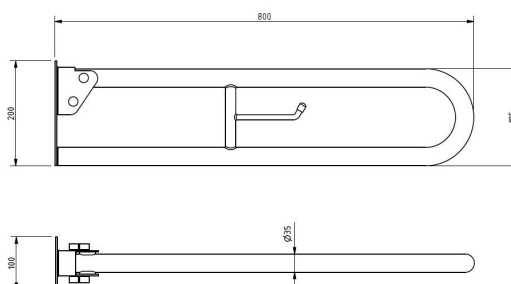

Atlas

GRAB RAIL PACK - 600MM - EXPOSED FIXING - GREY

Product Code	EDMGRPACK
Weight (Kg)	7.8
Material	Steel
Colour	Grey

Blue: EDMBLPACK
White: EDMWHPACK
Grey: EDMGRPACK
Dark Grey: EDMDGPACK

Key features:

- 5 x 600mm length grab rails
- 1 x 800mm Hinged rail
- Exposed fixings
- Colour options provide contrast options from the wall

Description:

Designed with the user in mind, these grab rails help to provide extra points of contact around the room making the bathroom more accessible. These rails are for use where additional assistance may be required.

All dimensions are approximate and subject to normal variation. Although every effort is made not to change the above product specification, Lecico reserve the right to do so without prior notification if necessary. All guarantees are against manufacturers defects. Full information on guarantees available upon request.