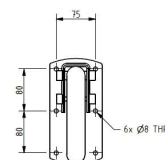

All dimensions are approximate and subject to normal variation. Although every effort is made not to change the above product specification, Lecico reserve the right to do so without prior notification if necessary. All guarantees are against manufacturers defects. Full information on guarantees available upon request.