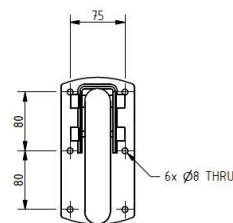

## GRAB RAIL - HINGED SUPPORT RAIL NO LEG - GREY

<b>Product Code</b>	<b>EDMGRHRAIL</b>
<b>Weight (Kg)</b>	2.8kg
<b>Material</b>	Steel
<b>Colour</b>	Grey

**Blue:** EDMBHRAIL  
**White:** EDMWHHRAIL  
**Grey:** EDMGRHRAIL

### Description:

Designed with the user in mind, these hinged drop down rails help with transferring to and from the WC.

All dimensions are approximate and subject to normal variation. Although every effort is made not to change the above product specification, Lecico reserve the right to do so without prior notification if necessary. All guarantees are against manufacturers defects. Full information on guarantees available upon request.