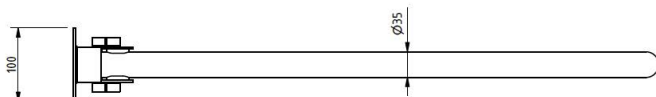

## GRAB RAIL - HINGED SUPPORT RAIL NO LEG - GREY

<b>Product Code</b>	<b>EDMGRHRAIL</b>
<b>Weight (Kg)</b>	2.8kg
<b>Material</b>	Steel
<b>Colour</b>	Grey

**Blue:** EDMBHRAIL  
**White:** EDMWHHRAIL  
**Grey:** EDMGRHRAIL

### Description:

Designed with the user in mind, these hinged drop down rails help with transferring to and from the WC.

All dimensions are approximate and subject to normal variation. Although every effort is made not to change the above product specification, Lecico reserve the right to do so without prior notification if necessary. All guarantees are against manufacturers defects. Full information on guarantees available upon request.