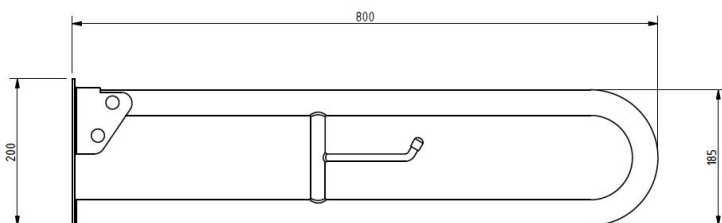

## GRAB RAIL - HINGED SUPPORT RAIL NO LEG - GREY

<b>Product Code</b>	<b>EDMGRHRAIL</b>
<b>Weight (Kg)</b>	2.8kg
<b>Material</b>	Steel
<b>Colour</b>	Grey

**Blue:** EDMBHRAIL  
**White:** EDMWHHRAIL  
**Grey:** EDMGRHRAIL

### Description:

Designed with the user in mind, these hinged drop down rails help with transferring to and from the WC.

All dimensions are approximate and subject to normal variation. Although every effort is made not to change the above product specification, Lecico reserve the right to do so without prior notification if necessary. All guarantees are against manufacturers defects. Full information on guarantees available upon request.