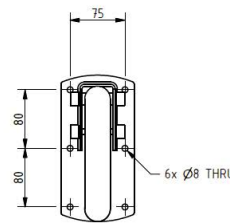

Atlas

GRAB RAIL - HINGED SUPPORT RAIL NO LEG - BLUE

Product Code	EDMBHRAIL
Weight (Kg)	2.8kg
Material	Steel
Colour	Blue

Blue: EDMBHRAIL
White: EDMWHHRAIL
Grey: EDMGRHRAIL

RAL5011
LRV - 5.52

RAL7005
LRV - 18.52

RAL9016
LRV - 87.67

Key features:

- Drop down hinged rail
- Available in a choice of finishes
- Built in toilet roll holder

Description:

Designed with the user in mind, these hinged drop down rails help with transferring to and from the WC.