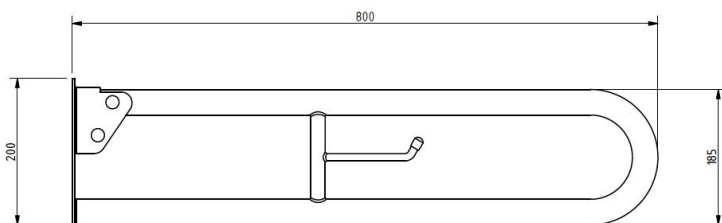

Atlas

GRAB RAIL - HINGED SUPPORT RAIL NO LEG - BLUE

Product Code	EDMBHRAIL
Weight (Kg)	2.8kg
Material	Steel
Colour	Blue

Blue: EDMBHRAIL
White: EDMWHHRAIL
Grey: EDMGRHRAIL

RAL5011
LRV - 5.52

RAL7005
LRV - 18.52

RAL9016
LRV - 87.67

Key features:

- Drop down hinged rail
- Available in a choice of finishes
- Built in toilet roll holder

Description:

Designed with the user in mind, these hinged drop down rails help with transferring to and from the WC.

All dimensions are approximate and subject to normal variation. Although every effort is made not to change the above product specification, Lecico reserve the right to do so without prior notification if necessary. All guarantees are against manufacturers defects. Full information on guarantees available upon request.