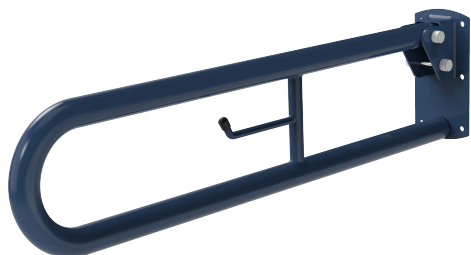

Atlas

GRAB RAIL - HINGED SUPPORT RAIL NO LEG - BLUE

Product Code	EDMBHRAIL
Weight (Kg)	2.8kg
Material	Steel
Colour	Blue

Blue: EDMBHRAIL
White: EDMWHHRAIL
Grey: EDMGRHRAIL

RAL5011
LRV - 5.52

RAL7005
LRV - 18.52

RAL9016
LRV - 87.67

Key features:

- Drop down hinged rail
- Available in a choice of finishes
- Built in toilet roll holder

Description:

Designed with the user in mind, these hinged drop down rails help with transferring to and from the WC.