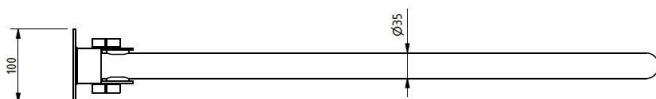

Atlas

GRAB RAIL - HINGED SUPPORT RAIL NO LEG - BLUE

Product Code	EDMBHRAIL
Weight (Kg)	2.8kg
Material	Steel
Colour	Blue

Blue: EDMBHRAIL
White: EDMWHHRAIL
Grey: EDMGRHRAIL

RAL5011
LRV - 5.52

RAL7005
LRV - 18.52

RAL9016
LRV - 87.67

Key features:

- Drop down hinged rail
- Available in a choice of finishes
- Built in toilet roll holder

Description:

Designed with the user in mind, these hinged drop down rails help with transferring to and from the WC.