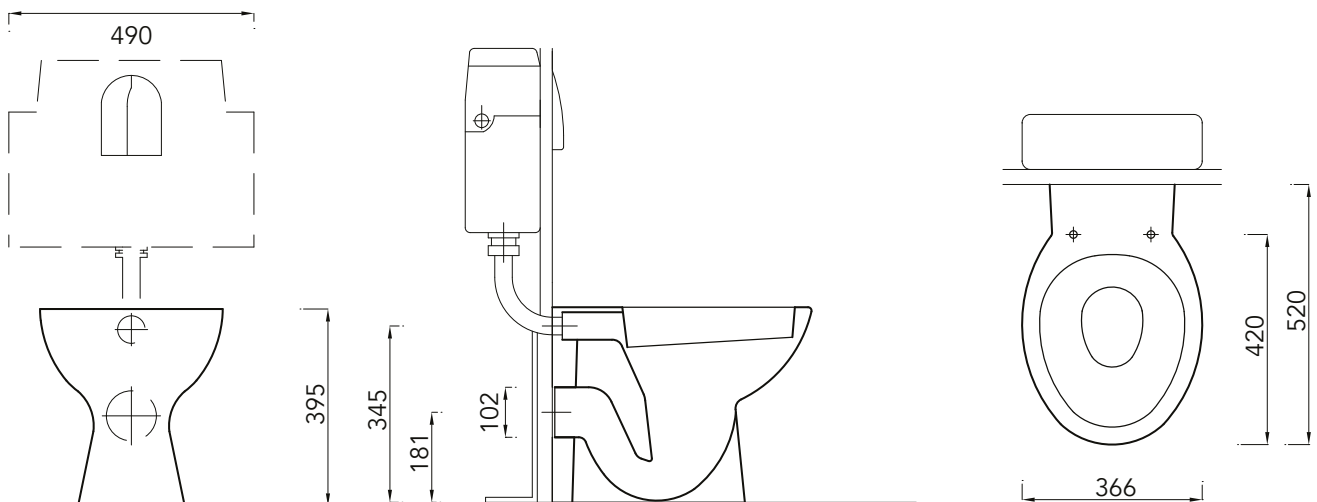

DESIGNER SERIES COLLECTION

DESIGNER SERIES 4 BACK TO WALL PAN

Product Code	DS4BTWPAN
Outlet	Horizontal
Weight (Kg)	26.1
Fixing kit included	Yes
Material	Vitreous China
Flushing Volume (Ltr)	6/4 and 4/2.6
Suitable Lever Cisterns	BTWLEVCI - BTWPHACI
Suitable PB Cisterns	BTWPBCI - BTWCOMPACT2
Suitable Soft close seat	STWHSCCONT

Shown: Back to wall WC and soft close seat.
DS4BTWSETSC - STOWCUGR

Key features:

- CE Compliant
- Bold design
- Lifetime ceramic guarantee*

Description

Contemporary, stylish and bold. The striking appearance of this back to wall WC is designed to complement a wide range of modern bathroom decors. It is ideal for matching with our furniture ranges.

Special notes

Pan fixes to floor using side fixing bracket supplied with pan.

All dimensions are approximate and subject to normal ceramic variation. Although every effort is made not to change the above product specification, Lecico reserve the right to do so without prior notification if necessary. *Against manufacturers defects. Full information on guarantees available upon request.