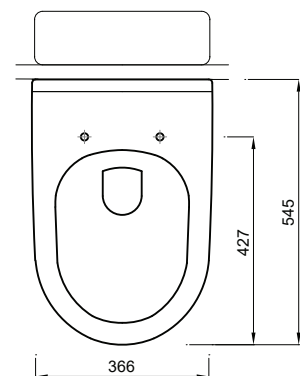

DESIGNER SERIES COLLECTION

DESIGNER SERIES 4 BACK TO WALL PAN

Product Code	DS4BTWPAN
Outlet	Horizontal
Weight (Kg)	26.1
Fixing kit included	Yes
Material	Vitreous China
Flushing Volume (Ltr)	6/4 and 4/2.6
Suitable Lever Cisterns	BTWLEVCI - BTWPHACI
Suitable PB Cisterns	BTWPBCI - BTWCOMPACT2
Suitable Soft close seat	STWHSCCONT

Shown: Back to wall WC and soft close seat.
DS4BTWSETSC - STOWCUGR

Key features:

- CE Compliant
- Bold design
- Lifetime ceramic guarantee*

Description

Contemporary, stylish and bold. The striking appearance of this back to wall WC pan is designed to complement a wide range of modern bathroom decors. It is ideal for matching with our furniture ranges.

Special notes

Pan fixes to floor using side fixing bracket supplied with pan.

All dimensions are approximate and subject to normal ceramic variation. Although every effort is made not to change the above product specification, Lecico reserve the right to do so without prior notification if necessary. *Against manufacturers defects. Full information on guarantees available upon request.