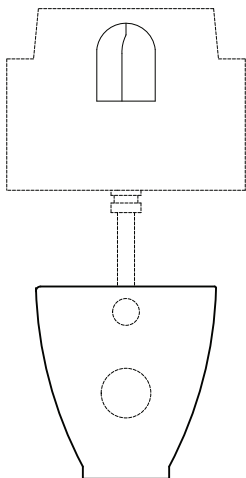

DESIGNER SERIES COLLECTION

DESIGNER SERIES 4 BACK TO WALL PAN

Product Code	DS4BTWPAN
Outlet	Horizontal
Weight (Kg)	26.1
Fixing kit included	Yes
Material	Vitreous China
Flushing Volume (Ltr)	6/4 and 4/2.6
Suitable Lever Cisterns	BTWLEVCI - BTWPHACI
Suitable PB Cisterns	BTWPBCI - BTWCOMPACT2
Suitable Soft close seat	STWHSCCONT

Shown: Back to wall WC and soft close seat.
DS4BTWSETSC - STOWCUGR

Key features:

- CE Compliant
- Bold design
- Lifetime ceramic guarantee*

Description

Contemporary, stylish and bold. The striking appearance of this back to wall WC pan is designed to complement a wide range of modern bathroom decors. It is ideal for matching with our furniture ranges.

Special notes

Pan fixes to floor using side fixing bracket supplied with pan.

All dimensions are approximate and subject to normal ceramic variation. Although every effort is made not to change the above product specification, Lecico reserve the right to do so without prior notification if necessary. *Against manufacturers defects. Full information on guarantees available upon request.