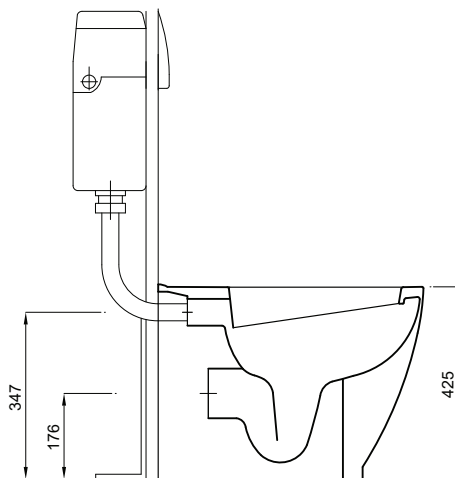

DESIGNER SERIES COLLECTION

DESIGNER SERIES 4 BACK TO WALL PAN

Product Code	DS4BTWPAN
Outlet	Horizontal
Weight (Kg)	26.1
Fixing kit included	Yes
Material	Vitreous China
Flushing Volume (Ltr)	6/4 and 4/2.6
Suitable Lever Cisterns	BTWLEVCI - BTWPHACI
Suitable PB Cisterns	BTWPBCI - BTWCOMPACT2
Suitable Soft close seat	STWHSCCONT

Shown: Back to wall WC and soft close seat.
DS4BTWSETSC - STOWCUGR

Key features:

- CE Compliant
- Bold design
- Lifetime ceramic guarantee*

Description

Contemporary, stylish and bold. The striking appearance of this back to wall WC pan is designed to complement a wide range of modern bathroom decors. It is ideal for matching with our furniture ranges.

Special notes

Pan fixes to floor using side fixing bracket supplied with pan.

All dimensions are approximate and subject to normal ceramic variation. Although every effort is made not to change the above product specification, Lecico reserve the right to do so without prior notification if necessary. *Against manufacturers defects. Full information on guarantees available upon request.