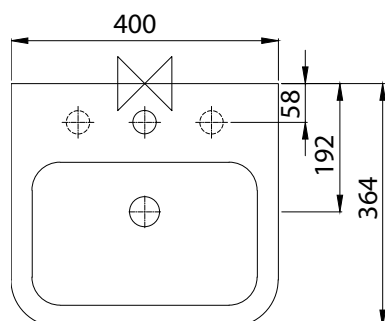

All dimensions are approximate and subject to normal variation. Although every effort is made not to change the above product specification, Lecico reserve the right to do so without prior notification if necessary. All guarantees are against manufacturers defects. Full information on guarantees available upon request.