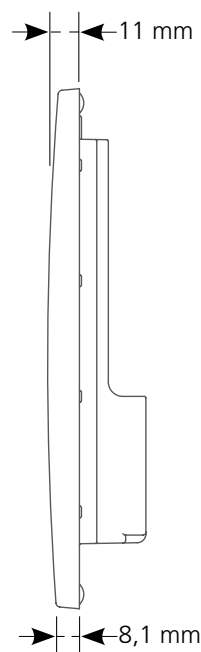

All dimensions are approximate and subject to normal variation. Although every effort is made not to change the above product specification, Lecico reserve the right to do so without prior notification if necessary. All guarantees are against manufacturers defects. Full information on guarantees available upon request.