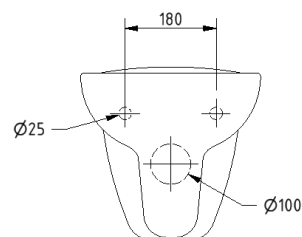

All dimensions are approximate and subject to normal variation. Although every effort is made not to change the above product specification, Lecico reserve the right to do so without prior notification if necessary. All guarantees are against manufacturers defects. Full information on guarantees available upon request.