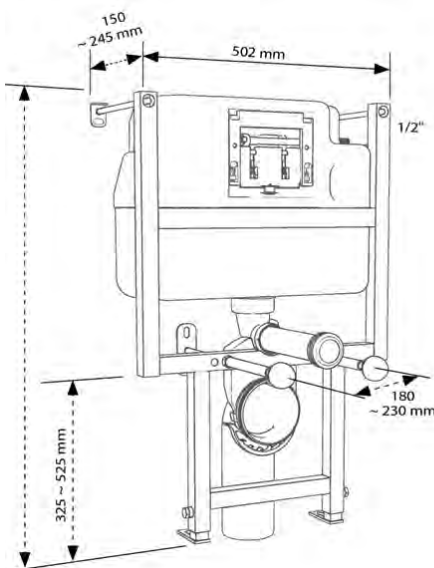

Atlas

ATLAS COMPACT FRAME INC CISTERN & CHROME EFFECT FLUSH PLATE

Push plate supplied

Product Code	FRAMATPRO790
Flushing Volume (Ltr)	6/4 - Adjustable down to 4/2.6
Weight (Kg)	19.4
Cistern fittings included	Yes
Pre-installed/Bagged	Pre-installed
Material	Mixed Metal & Plastics
Flushing Mechanism	Dual Flush Push Plate
Inlet	RH Side Inlet
Access	Front

Key features:

- Strong and sturdy design
- Delayed fill inlet valve
- Can also be fitted under a window

Description:

This compact wall mounting frame including cistern will work with any wall hung WC. Packed with features despite having a smaller footprint, it is ideal for use in today's modern bathroom or restroom. Dual flush 6/4 litres factory pre-set, adjustable to 4/2.6 litres. Matt chrome effect push plate included.

1= 150 ~ 245mm
 2= 16~ 100mm
 4= 0~185mm
 (if 3= 400=> 4= 185mm max*)
 (if 3= 480=> 4= 105mm max*)

*When the distance between the fixing axle and the WC seat is 75mm

All dimensions are approximate and subject to normal variation. Although every effort is made not to change the above product specification, Lecico reserve the right to do so without prior notification if necessary. All guarantees are against manufacturers defects. Full information on guarantees available upon request.