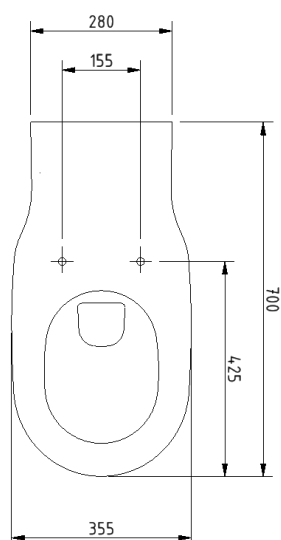

All dimensions are approximate and subject to normal variation. Although every effort is made not to change the above product specification, Lecico reserve the right to do so without prior notification if necessary. All guarantees are against manufacturers defects. Full information on guarantees available upon request.