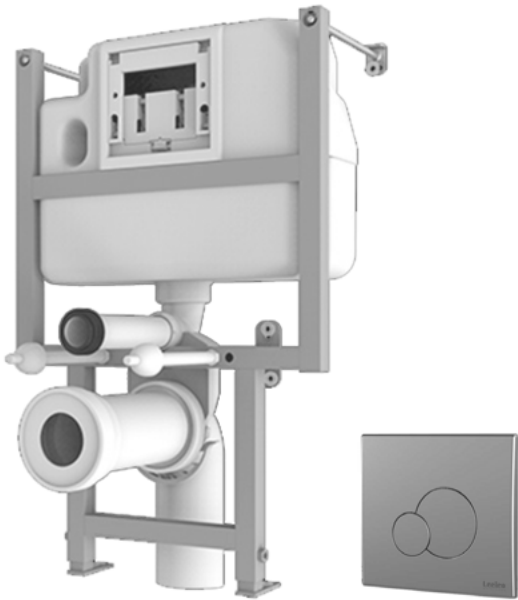

Atlas

ATLAS COMPACT FRAME INC CISTERN & CHROME EFFECT FLUSH PLATE

Push plate supplied

Product Code	FRAMATPRO790
Flushing Volume (Ltr)	6/4 - Adjustable down to 4/2.6
Weight (Kg)	19.4
Cistern fittings included	Yes
Pre-installed/Bagged	Pre-installed
Material	Mixed Metal & Plastics
Flushing Mechanism	Dual Flush Push Plate
Inlet	RH Side Inlet
Access	Front

Key features:

- Strong and sturdy design
- Delayed fill inlet valve
- Can also be fitted under a window

Description:

This compact wall mounting frame including cistern will work with any wall hung WC. Packed with features despite having a smaller footprint, it is ideal for use in today's modern bathroom or restroom. Dual flush 6/4 litres factory pre-set, adjustable to 4/2.6 litres. Matt chrome effect push plate included.