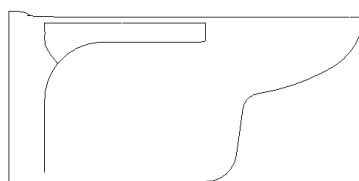

All dimensions are approximate and subject to normal variation. Although every effort is made not to change the above product specification, Lecico reserve the right to do so without prior notification if necessary. All guarantees are against manufacturers defects. Full information on guarantees available upon request.