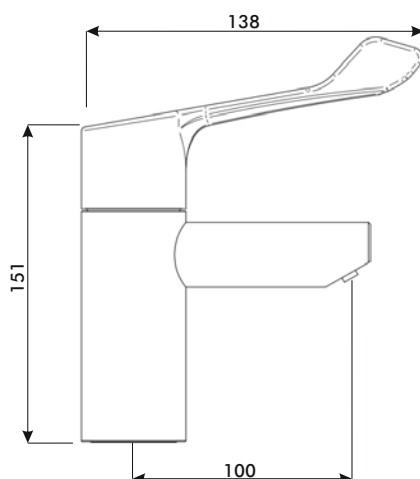

All dimensions are approximate and subject to normal variation. Although every effort is made not to change the above product specification, Lecico reserve the right to do so without prior notification if necessary. All guarantees are against manufacturers defects. Full information on guarantees available upon request.