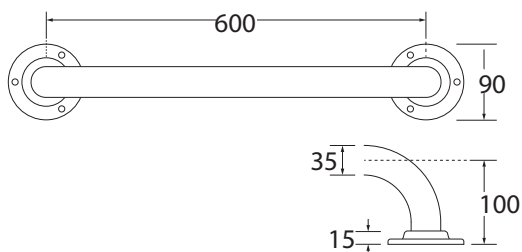

All dimensions are approximate and subject to normal variation. Although every effort is made not to change the above product specification, Lecico reserve the right to do so without prior notification if necessary. All guarantees are against manufacturers defects. Full information on guarantees available upon request.