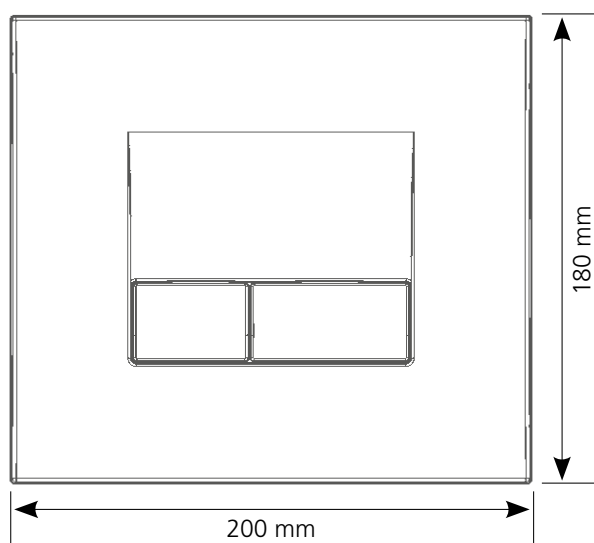

All dimensions are approximate and subject to normal variation. Although every effort is made not to change the above product specification, Lecico reserve the right to do so without prior notification if necessary. All guarantees are against manufacturers defects. Full information on guarantees available upon request.