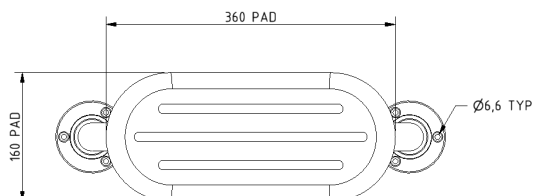

RAL9016
LRV - 87.67

Key features:

- Back rest rail
- 270mm projection
- Exposed fixings
- DocM compliant

Description:

Featuring robust steel construction and exposed fixings. Includes a durable polyurethane pad which can be wiped clean. Saddle clips are supplied for fixing the pad to the rail