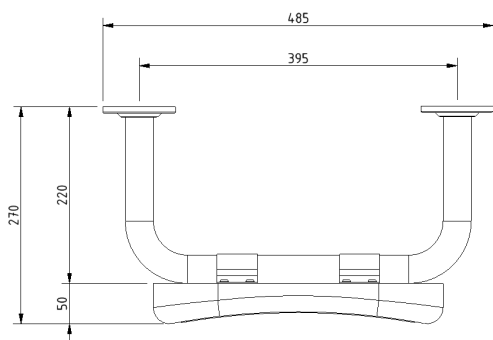

RAL9016
LRV - 87.67

Key features:

- Back rest rail
- 270mm projection
- Exposed fixings
- DocM compliant

Description:

Featuring robust steel construction and exposed fixings. Includes a durable polyurethane pad which can be wiped clean. Saddle clips are supplied for fixing the pad to the rail