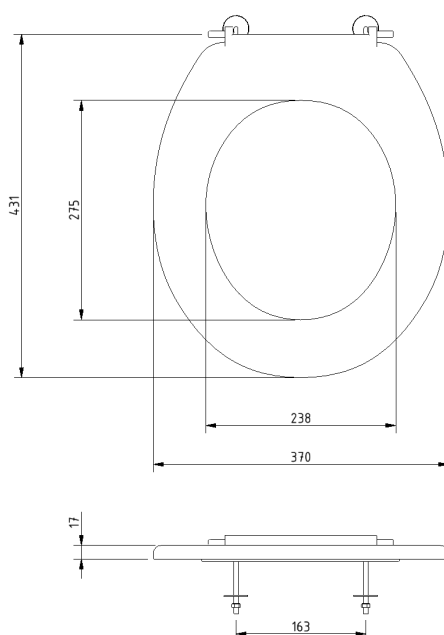

All dimensions are approximate and subject to normal variation. Although every effort is made not to change the above product specification, Lecico reserve the right to do so without prior notification if necessary. All guarantees are against manufacturers defects. Full information on guarantees available upon request.