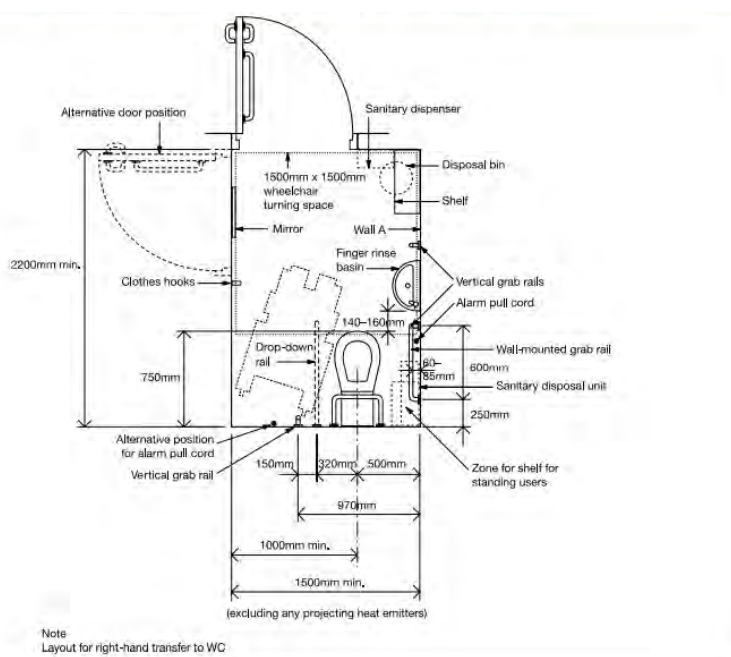

Description:

Document M of the Building Regulations (2004) and BS ed waste 8300-2009 provide government guidance on the layouts of an accessible wash-room in non-domestic settings. It ensures consistent levels of installation and function designed for all users. UKCA Compliant and WRAS Approved.