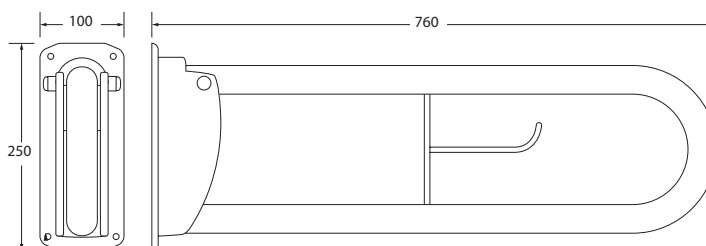

All dimensions are approximate and subject to normal variation. Although every effort is made not to change the above product specification, Lecico reserve the right to do so without prior notification if necessary. All guarantees are against manufacturers defects. Full information on guarantees available upon request.