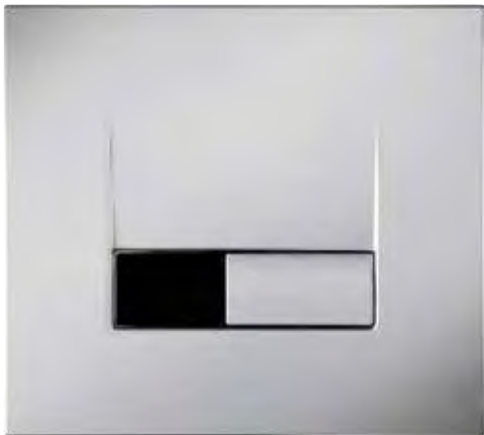

Key features:

- Strong and sturdy design
- Delayed fill inlet valve
- Can also be fitted under a window

Description:

This compact wall mounting frame including cistern will work with any wall hung WC. Packed with features despite having a smaller footprint, it is ideal for use in today's modern bathroom or restroom. Dual flush 6/4 litres factory pre-set, adjustable to 4/2.6 litres. Matt chrome effect push plate included.

Atlas

INFRARED CHROME FLUSH PLATE INC VALVE

Product Code	FPLATEIRCH
Colour	Matt chrome
Weight (Kg)	1.8
Cistern fittings included	No
Flushing Mechanism	Infrared

Key features:

- Automatic pan flushing
- Vandal resistant
- Modern design