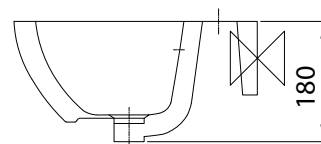

All dimensions are approximate and subject to normal variation. Although every effort is made not to change the above product specification, Lecico reserve the right to do so without prior notification if necessary. All guarantees are against manufacturers defects. Full information on guarantees available upon request.