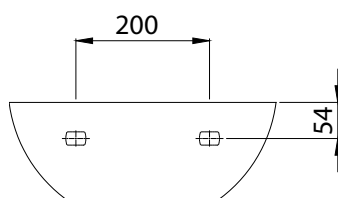

All dimensions are approximate and subject to normal variation. Although every effort is made not to change the above product specification, Lecico reserve the right to do so without prior notification if necessary. All guarantees are against manufacturers defects. Full information on guarantees available upon request.