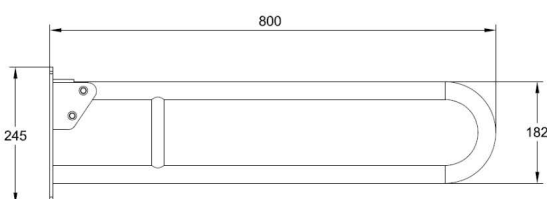

RAL9016
 LRV - 87.67

RAL5011
 LRV - 5.52

RAL7005
 LRV - 18.52

Polished s/s
 LRV - 58

Satin s/s
 LRV - 41

Key features:

- Drop down hinged rail
- Available in a choice of finishes

Description:

Designed with the user in mind, these hinged drop down rails help with transferring to and from the WC.

All dimensions are approximate and subject to normal variation. Although every effort is made not to change the above product specification, Lecico reserve the right to do so without prior notification if necessary. All guarantees are against manufacturers defects. Full information on guarantees available upon request.