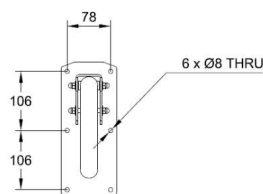

RAL9016
 LRV - 87.67

RAL5011
 LRV - 5.52

RAL7005
 LRV - 18.52

Polished s/s
 LRV - 58

Satin s/s
 LRV - 41

Key features:

- Drop down hinged rail
- Available in a choice of finishes

Description:

Designed with the user in mind, these hinged drop down rails help with transferring to and from the WC.

All dimensions are approximate and subject to normal variation. Although every effort is made not to change the above product specification, Lecico reserve the right to do so without prior notification if necessary. All guarantees are against manufacturers defects. Full information on guarantees available upon request.