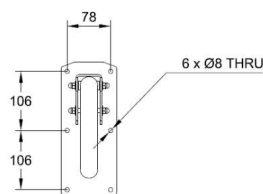

### Description:

Designed with the user in mind, these hinged drop down rails help with transferring to and from the WC.

All dimensions are approximate and subject to normal variation. Although every effort is made not to change the above product specification, Lecico reserve the right to do so without prior notification if necessary. All guarantees are against manufacturers defects. Full information on guarantees available upon request.