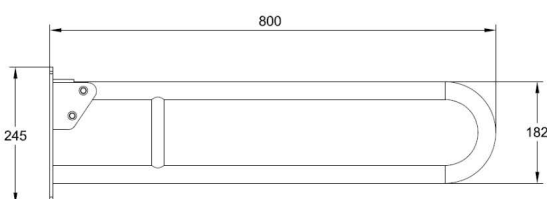

## GRAB RAIL - HINGED SUPPORT RAIL NO LEG - SATIN S/S (NO TOILET ROLL HOLDER)

<b>Product Code</b>	<b>DHRAILSHPKSS</b>
<b>Weight (Kg)</b>	2.3kg
<b>Material</b>	Stainless Steel
<b>Colour</b>	Satin S/S

**Blue:** DHRAILSHPKDB  
**White:** DHRAILSHPKWH  
**Grey:** DHRAILSHPKGR  
**Polished s/s:** DHRAILSHPKPSS  
**Satin s/s:** DHRAILSHPKSS

RAL9016  
LRV - 87.67

RAL5011  
LRV - 5.52

RAL7005  
LRV - 18.52

Polished s/s  
LRV - 58

Satin s/s  
LRV - 41

### Description:

Designed with the user in mind, these hinged drop down rails help with transferring to and from the WC.

All dimensions are approximate and subject to normal variation. Although every effort is made not to change the above product specification, Lecico reserve the right to do so without prior notification if necessary. All guarantees are against manufacturers defects. Full information on guarantees available upon request.