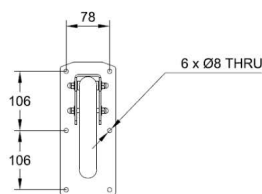

### Description:

Designed with the user in mind, these hinged drop down rails help with transferring to and from the WC.

All dimensions are approximate and subject to normal variation. Although every effort is made not to change the above product specification, Lecico reserve the right to do so without prior notification if necessary. All guarantees are against manufacturers defects. Full information on guarantees available upon request.