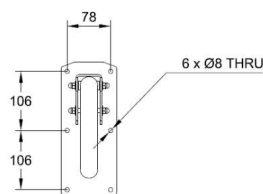

Blue: DHRAILSHPKDB
White: DHRAILSHPKWH
Grey: DHRAILSHPKGR
Polished s/s: DHRAILSHPKPSS
Satin s/s: DHRAILSHPKSS

RAL9016
LRV - 87.67

RAL5011
LRV - 5.52

RAL7005
LRV - 18.52

Polished s/s
LRV - 58

Satin s/s
LRV - 41

Key features:

- Drop down hinged rail
- Available in a choice of finishes

Description:

Designed with the user in mind, these hinged drop down rails help with transferring to and from the WC.

All dimensions are approximate and subject to normal variation. Although every effort is made not to change the above product specification, Lecico reserve the right to do so without prior notification if necessary. All guarantees are against manufacturers defects. Full information on guarantees available upon request.