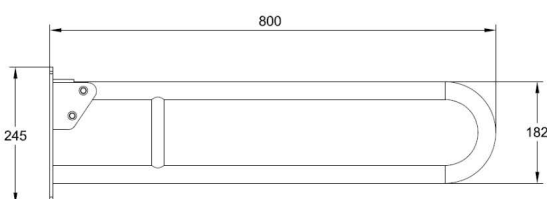

Blue: DHRAILSHPKDB
White: DHRAILSHPKWH
Grey: DHRAILSHPKGR
Polished s/s: DHRAILSHPKPSS
Satin s/s: DHRAILSHPKSS

RAL9016
LRV - 87.67

RAL5011
LRV - 5.52

RAL7005
LRV - 18.52

Polished s/s
LRV - 58

Satin s/s
LRV - 41

Key features:

- Drop down hinged rail
- Available in a choice of finishes

Description:

Designed with the user in mind, these hinged drop down rails help with transferring to and from the WC.

All dimensions are approximate and subject to normal variation. Although every effort is made not to change the above product specification, Lecico reserve the right to do so without prior notification if necessary. All guarantees are against manufacturers defects. Full information on guarantees available upon request.