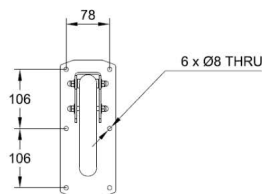

### Description:

Designed with the user in mind, these hinged drop down rails help with transferring to and from the WC.

All dimensions are approximate and subject to normal variation. Although every effort is made not to change the above product specification, Lecico reserve the right to do so without prior notification if necessary. All guarantees are against manufacturers defects. Full information on guarantees available upon request.