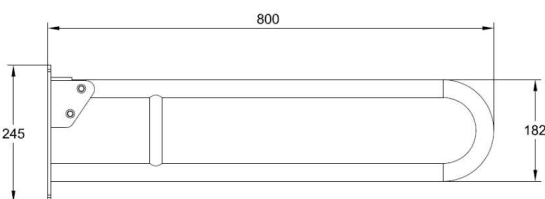

## GRAB RAIL - HINGED SUPPORT RAIL NO LEG - BLUE (NO TOILET ROLL HOLDER)

<b>Product Code</b>	<b>DHRAILSHPKDB</b>
<b>Weight (Kg)</b>	2.3kg
<b>Material</b>	Stainless Steel
<b>Colour</b>	Blue

**Blue:** DHRAILSHPKDB  
**White:** DHRAILSHPKWH  
**Grey:** DHRAILSHPKGR  
**Polished s/s:** DHRAILSHPKPSS  
**Satin s/s:** DHRAILSHPKSS

RAL9016  
LRV - 87.67

RAL5011  
LRV - 5.52

RAL7005  
LRV - 18.52

Polished s/s  
LRV - 58

Satin s/s  
LRV - 41

### Description:

Designed with the user in mind, these hinged drop down rails help with transferring to and from the WC.

All dimensions are approximate and subject to normal variation. Although every effort is made not to change the above product specification, Lecico reserve the right to do so without prior notification if necessary. All guarantees are against manufacturers defects. Full information on guarantees available upon request.