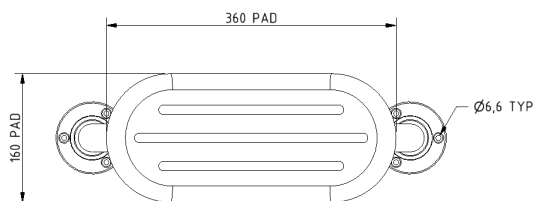

Atlas

DOC M BACK REST - BLUE

Product Code	DDBLBREST
Weight (Kg)	2
Material	Plastic, Steel
Colour	Blue

All available options:

RAL5011
LRV - 5.52

RAL7005
LRV - 18.52

RAL9016
LRV - 87.67

Key features:

- Back rest rail
- 270mm projection
- Exposed fixings
- DocM compliant

Description:

Featuring robust steel construction and exposed fixings. Includes a durable polyurethane pad which can be wiped clean. Saddle clips are supplied for fixing the pad to the rail