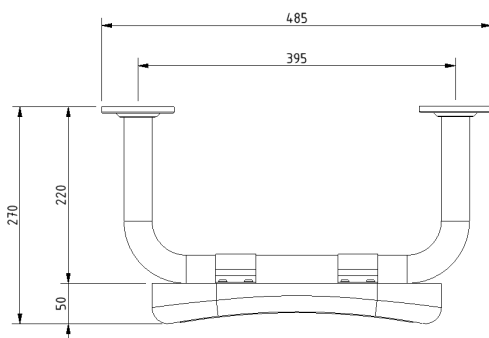

Atlas

DOC M BACK REST - BLUE

Product Code	DDBLBREST
Weight (Kg)	2
Material	Plastic, Steel
Colour	Blue

All available options:

RAL5011
LRV - 5.52

RAL7005
LRV - 18.52

RAL9016
LRV - 87.67

Key features:

- Back rest rail
- 270mm projection
- Exposed fixings
- DocM compliant

Description:

Featuring robust steel construction and exposed fixings. Includes a durable polyurethane pad which can be wiped clean. Saddle clips are supplied for fixing the pad to the rail