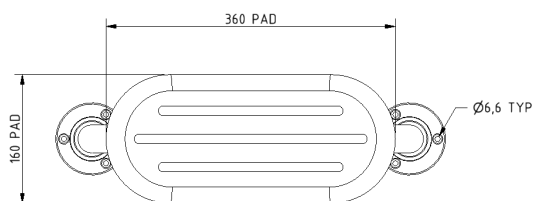

Atlas

DOC M BACK REST - GREY

Product Code	DBRESTGR
Weight (Kg)	2
Material	Plastic, Steel
Colour	Grey

Blue: DDBLBREST

White: DBREST

Grey: DBRESTGR

RAL5011
LRV - 5.52

RAL7005
LRV - 18.52

RAL9016
LRV - 87.67

Key features:

- Back rest rail
- 270mm projection
- Exposed fixings
- DocM compliant

Description:

Featuring robust steel construction and exposed fixings. Includes a durable polyurethane pad which can be wiped clean. Saddle clips are supplied for fixing the pad to the rail