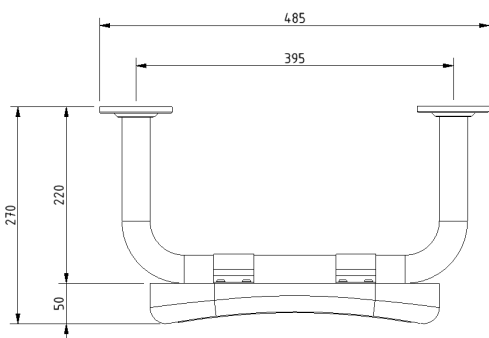

Atlas

DOC M BACK REST - GREY

Product Code	DBRESTGR
Weight (Kg)	2
Material	Plastic, Steel
Colour	Grey

Blue: DDBLBREST

White: DBREST

Grey: DBRESTGR

RAL5011
LRV - 5.52

RAL7005
LRV - 18.52

RAL9016
LRV - 87.67

Key features:

- Back rest rail
- 270mm projection
- Exposed fixings
- DocM compliant

Description:

Featuring robust steel construction and exposed fixings. Includes a durable polyurethane pad which can be wiped clean. Saddle clips are supplied for fixing the pad to the rail