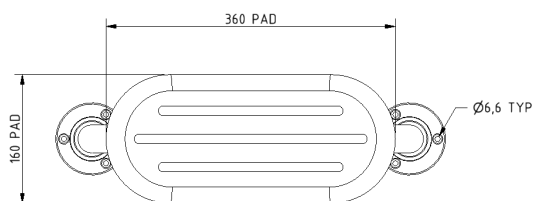

### Key features:

- Back rest rail
- 270mm projection
- Exposed fixings
- DocM compliant

### Description:

Featuring robust steel construction and exposed fixings. Includes a durable polyurethane pad which can be wiped clean. Saddle clips are supplied for fixing the pad to the rail

All dimensions are approximate and subject to normal variation. Although every effort is made to change the above product specification, Lecico reserve the right to do so without prior notification if necessary. All guarantees are against manufacturers defects. Full information on guarantees available upon request.