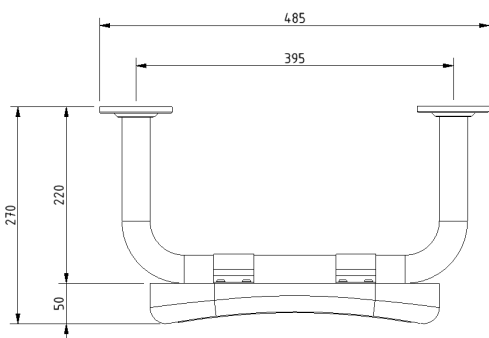

### Key features:

- Back rest rail
- 270mm projection
- Exposed fixings
- DocM compliant

### Description:

Featuring robust steel construction and exposed fixings. Includes a durable polyurethane pad which can be wiped clean. Saddle clips are supplied for fixing the pad to the rail

All dimensions are approximate and subject to normal variation. Although every effort is made to change the above product specification, Lecico reserve the right to do so without prior notification if necessary. All guarantees are against manufacturers defects. Full information on guarantees available upon request.