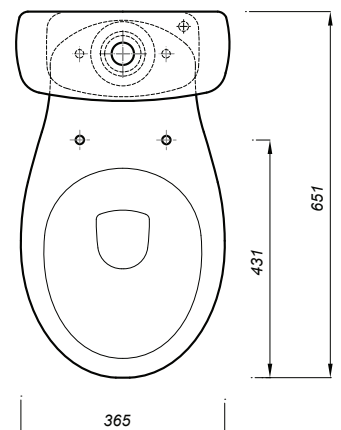

ATLAS PROFESSIONAL COLLECTION

SMOOTH CLOSE COUPLED PAN

Product Code	ASWHMPA
Outlet	Horizontal
Weight (Kg)	15.81
Fixing kit included	No
Material	Vitreous China
Flushing Volume (Ltr)	6/4 - Adjustable down to 4/2.6
Suitable Cistern & Standard Seat	ASWHMCIPB - STWHSSUNP

Shown: ASWHMPA - ASWHMCIPB - STWHSSUNP

Key features:

- CE Compliant
- Smooth modern design
- Lifetime ceramic guarantee*

Description:

A close coupled pan with smooth lines, this family friendly easy clean WC fits perfectly with a dual flush push button operation cistern (either ASWHMCIPB or GEOWHPCI). Soft close seat available: STWHSCUNP

All dimensions are approximate and subject to normal ceramic variation. Although every effort is made not to change the above product specification, Lecico reserve the right to do so without prior notification if necessary. *Against manufacturers defects. Full information on guarantees available upon request.