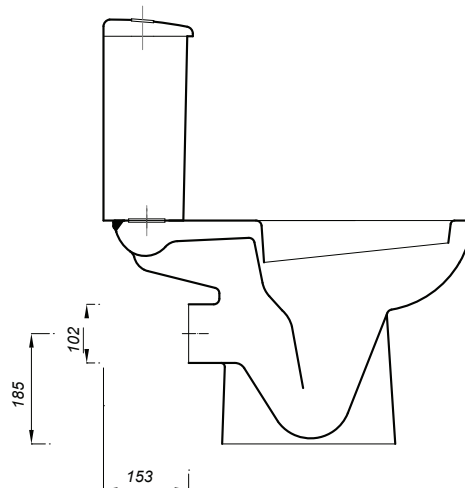

ATLAS PROFESSIONAL COLLECTION

SMOOTH CLOSE COUPLED PAN

Product Code	ASWHMPA
Outlet	Horizontal
Weight (Kg)	15.81
Fixing kit included	No
Material	Vitreous China
Flushing Volume (Ltr)	6/4 - Adjustable down to 4/2.6
Suitable Cistern & Standard Seat	ASWHMCIPB - STWHSSUNP

Shown: ASWHMPA - ASWHMCIPB - STWHSSUNP

Key features:

- CE Compliant
- Smooth modern design
- Lifetime ceramic guarantee*

Description:

A close coupled pan with smooth lines, this family friendly easy clean WC fits perfectly with a dual flush push button operation cistern (either ASWHMCIPB or GEOWHPCI). Soft close seat available: STWHSCUNP

All dimensions are approximate and subject to normal ceramic variation. Although every effort is made not to change the above product specification, Lecico reserve the right to do so without prior notification if necessary. *Against manufacturers defects. Full information on guarantees available upon request.