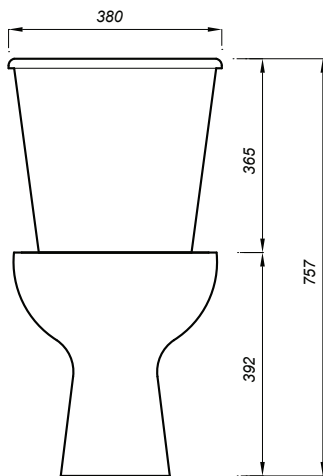

ATLAS PROFESSIONAL COLLECTION

SMOOTH CLOSE COUPLED PAN

Product Code	ASWHMPA
Outlet	Horizontal
Weight (Kg)	15.81
Fixing kit included	No
Material	Vitreous China
Flushing Volume (Ltr)	6/4 - Adjustable down to 4/2.6
Suitable Cistern & Standard Seat	ASWHMCIPB - STWHSSUNP

Shown: ASWHMPA - ASWHMCIPB - STWHSSUNP

Key features:

- CE Compliant
- Smooth modern design
- Lifetime ceramic guarantee*

Description:

A close coupled pan with smooth lines, this family friendly easy clean WC fits perfectly with a dual flush push button operation cistern (either ASWHMCIPB or GEOWHPCI). Soft close seat available: STWHSCUNP

All dimensions are approximate and subject to normal ceramic variation. Although every effort is made not to change the above product specification, Lecico reserve the right to do so without prior notification if necessary. *Against manufacturers defects. Full information on guarantees available upon request.