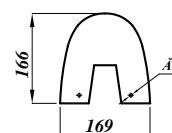

Description:

Atlas Pedestal White has been created for business professionals who demand value-for-money without quality compromise. This full height pedestal brings a modern look and feel to your bathroom while hiding the basin trap and pipes. This pedestal is for use with the 450mm 500mm and 550mm Atlas basins.