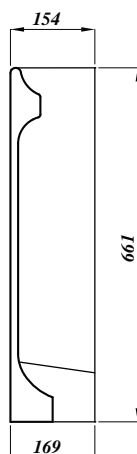

ATLAS PROFESSIONAL COLLECTION

ATLAS FULL PEDESTAL

Product Code	ASWHPE
Weight (Kg)	8.93kg
Material	Vitreous China
Suitable Basins	ASPRO45/50/55

Key features:

- Ideal for hiding pipework
- White finish
- Suitable for the Atlas basins
- Lifetime ceramic guarantee*

Description:

Atlas Pedestal White has been created for business professionals who demand value-for-money without quality compromise. This full height pedestal brings a modern look and feel to your bathroom while hiding the basin trap and pipes. This pedestal is for use with the 450mm 500mm and 550mm Atlas basins.

All dimensions are approximate and subject to normal ceramic variation. Although every effort is made not to change the above product specification, Lecico reserve the right to do so without prior notification if necessary. *Against manufacturers defects. Full information on guarantees available upon request.