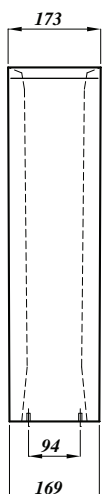

ATLAS PROFESSIONAL COLLECTION

ATLAS FULL PEDESTAL

Product Code	ASWHPE
Weight (Kg)	8.93kg
Material	Vitreous China
Suitable Basins	ASPRO45/50/55

Key features:

- Ideal for hiding pipework
- White finish
- Suitable for the Atlas basins
- Lifetime ceramic guarantee*

Description:

Atlas Pedestal White has been created for business professionals who demand value-for-money without quality compromise. This full height pedestal brings a modern look and feel to your bathroom while hiding the basin trap and pipes. This pedestal is for use with the 450mm 500mm and 550mm Atlas basins.

All dimensions are approximate and subject to normal ceramic variation. Although every effort is made not to change the above product specification, Lecico reserve the right to do so without prior notification if necessary. *Against manufacturers defects. Full information on guarantees available upon request.