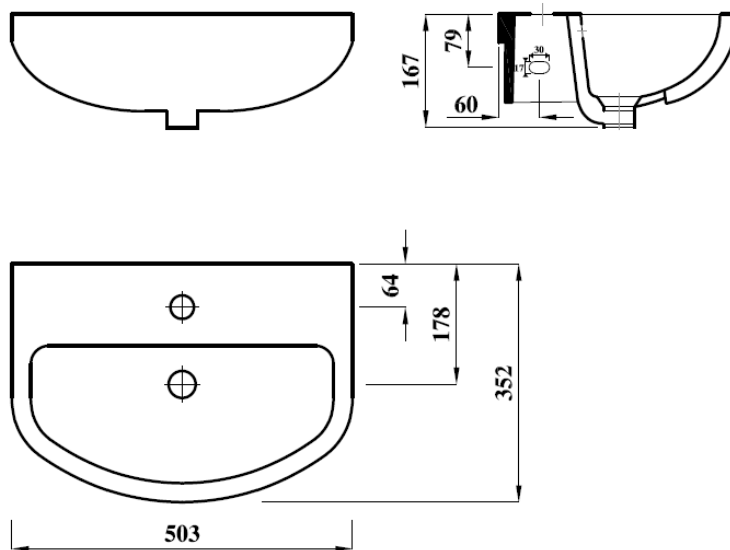

ATLAS 50CM SEMI RECESSED BASIN 1TH

Product Code	ASWHGSR50BA1
Weight (Kg)	10
Material	Vitreous China
Tap holes	1
Fixings	Brackets - BRACKAR (Not included)
Extras	Bottle trap - BOTRAPCH / Waste - TPOPRNEW

Key features:

- UKCA Compliant
- Clean-lined
- Internal overflow
- Fully glazed at rear
- Lifetime ceramic guarantee*

Description:

Matching current trends, these basins are clean-lined and feature no soap dish indents or raised ridges that could act as dirt or germ traps, making cleaning and maintaining hygiene even easier.

All dimensions are approximate and subject to normal ceramic variation. Although every effort is made not to change the above product specification, Lecico reserve the right to do so without prior notification if necessary. *Against manufacturers defects. Full information on guarantees available upon request.