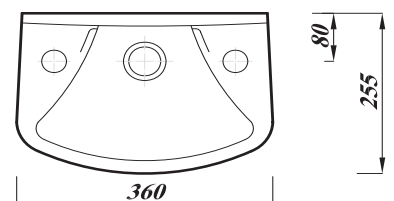

Atlas

14X10 BASIN 2TH

Product Code	ASWH14BA
Weight (Kg)	5
Material	Vitreous China
Tap holes	2
Fixings	Bracket - BRACK
Extras	Bottle trap - BOTRAPCH

Key features:

- UKCA compliant
- Compact design
- Internal overflow
- Chainstay hole
- Chrome effect overflow ring
- Lifetime ceramic guarantee*

Description:

The 1410 is a cloakroom basin with two tap holes. Named because of its imperial dimensions. Ideal for commercial applications.

All dimensions are approximate and subject to normal variation. Although every effort is made to change the above product specification, Lecico reserve the right to do so without prior notification if necessary. All guarantees are against manufacturers defects. Full information on guarantees available upon request.