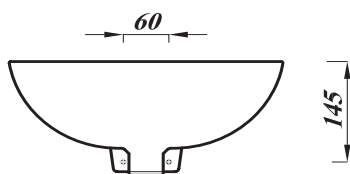

Atlas

14X10 BASIN 2TH

Product Code	ASWH14BA
Weight (Kg)	5
Material	Vitreous China
Tap holes	2
Fixings	Bracket - BRACK
Extras	Bottle trap - BOTRAPCH

Key features:

- UKCA compliant
- Compact design
- Internal overflow
- Chainstay hole
- Chrome effect overflow ring
- Lifetime ceramic guarantee*

Description:

The 1410 is a cloakroom basin with two tap holes. Named because of its imperial dimensions. Ideal for commercial applications.

All dimensions are approximate and subject to normal variation. Although every effort is made to change the above product specification, Lecico reserve the right to do so without prior notification if necessary. All guarantees are against manufacturers defects. Full information on guarantees available upon request.