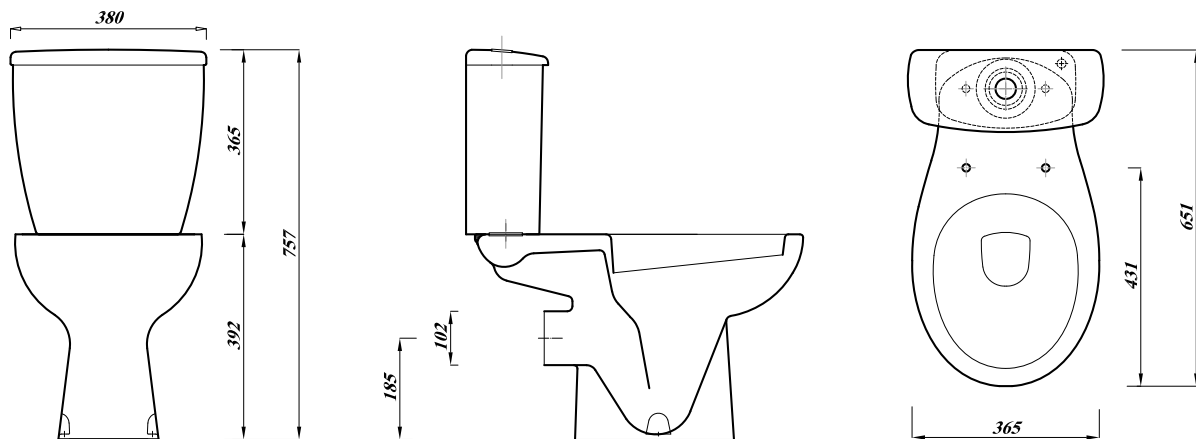

Atlas

ATLAS TRADE SMOOTH PAN

Product Code	ASTSMPA
Outlet	Horizontal
Weight (Kg)	18.2
Fixing kit included	Yes
Material	Vitreous China
Flushing Volume (Ltr)	6/4 Standard / Adjustable down to 4/2.6
Suitable Cistern & Standard Seat	ASWHSMCIPB STWHASTMSC

Key features:

- UKCA Compliant
- Easy fixing
- Horizontal outlet
- Lifetime ceramic guarantee*

Description:

Our new Atlas Trade Smooth Pan comes with easy to install fixings. The smooth features of this pan also make it easy to clean.

All dimensions are approximate and subject to normal variation. Although every effort is made not to change the above product specification, Lecico reserve the right to do so without prior notification if necessary. All guarantees are against manufacturers defects. Full information on guarantees available upon request.