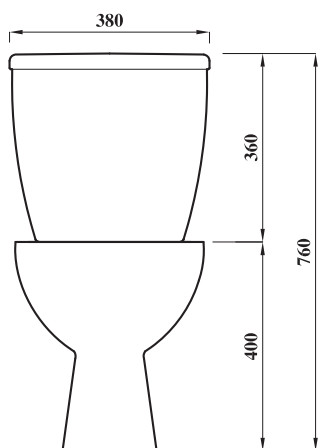

ATLAS PROFESSIONAL COLLECTION

TRADE CLOSE COUPLED PUSH BUTTON WC SET

Product Code	ASTPANSET
Pan Outlet	Horizontal
Weight (Kg)	28.7
Fixing kit included	Yes
Material	Vitreous China
Cistern fittings included	Yes
Pre-installed/Bagged	Pre-installed
Flushing Volume (Ltr)	6/4 Standard
Flushing Mechanism	Dual Flush Push Button
Inlet	RH Bottom Inlet

Key features:

- CE Compliant
- Smooth modern design
- Water saving option
- Soft close seat

Description:

A close coupled pan with smooth lines, it's family friendly easy clean WC will fit perfectly with a dual flush push button operation.

All dimensions are approximate and subject to normal ceramic variation. Although every effort is made not to change the above product specification, Lecico reserve the right to do so without prior notification if necessary. *Against manufacturers defects. Full information on guarantees available upon request.