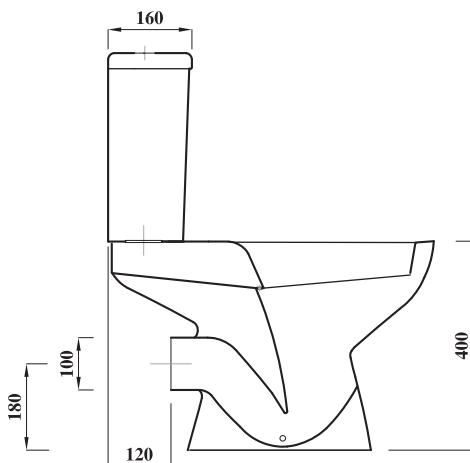

ATLAS PROFESSIONAL COLLECTION

TRADE CLOSE COUPLED PUSH BUTTON WC SET

Product Code	ASTPANSET
Pan Outlet	Horizontal
Weight (Kg)	28.7
Fixing kit included	Yes
Material	Vitreous China
Cistern fittings included	Yes
Pre-installed/Bagged	Pre-installed
Flushing Volume (Ltr)	6/4 Standard
Flushing Mechanism	Dual Flush Push Button
Inlet	RH Bottom Inlet

Key features:

- CE Compliant
- Smooth modern design
- Water saving option
- Soft close seat

Description:

A close coupled pan with smooth lines, it's family friendly easy clean WC will fit perfectly with a dual flush push button operation.

All dimensions are approximate and subject to normal ceramic variation. Although every effort is made not to change the above product specification, Lecico reserve the right to do so without prior notification if necessary. *Against manufacturers defects. Full information on guarantees available upon request.