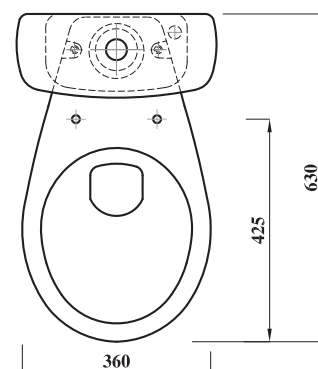

ATLAS PROFESSIONAL COLLECTION

TRADE CLOSE COUPLED PUSH BUTTON WC SET

Product Code	ASTPANSET
Pan Outlet	Horizontal
Weight (Kg)	28.7
Fixing kit included	Yes
Material	Vitreous China
Cistern fittings included	Yes
Pre-installed/Bagged	Pre-installed
Flushing Volume (Ltr)	6/4 Standard
Flushing Mechanism	Dual Flush Push Button
Inlet	RH Bottom Inlet

Key features:

- CE Compliant
- Smooth modern design
- Water saving option
- Soft close seat

Description:

A close coupled pan with smooth lines, it's family friendly easy clean WC will fit perfectly with a dual flush push button operation.

All dimensions are approximate and subject to normal ceramic variation. Although every effort is made not to change the above product specification, Lecico reserve the right to do so without prior notification if necessary. *Against manufacturers defects. Full information on guarantees available upon request.