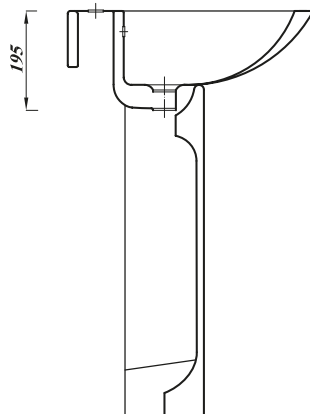

ATLAS PROFESSIONAL COLLECTION

ATLAS TRADE BASIN & PEDESTAL SET - 55CM BASIN - 2 TAP HOLE

* Tap Not Included

Product Code	ASTBA2SET
Weight (Kg)	20.5
Material	Vitreous China
Tap holes	2
Fixings	Not included (BRACK)
Extras	Bottle trap - BOTRAPCH Waste - TPOPRNEW

Key features:

- CE Compliant
- Internal overflow
- Classic C-shape
- Chrome effect overflow ring
- Lifetime ceramic guarantee*

Description:

A simple yet stylish basin and pedestal combination designed to compliment a wide range of bathroom design choices.

All dimensions are approximate and subject to normal ceramic variation. Although every effort is made not to change the above product specification, Lecico reserve the right to do so without prior notification if necessary. *Against manufacturers defects. Full information on guarantees available upon request.