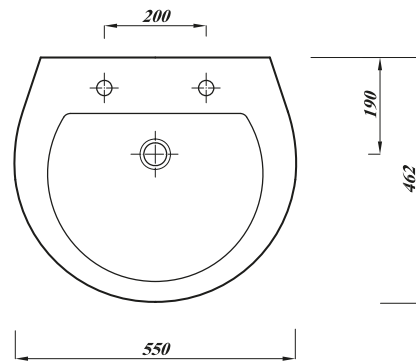

ATLAS PROFESSIONAL COLLECTION

ATLAS TRADE BASIN & PEDESTAL SET - 55CM BASIN - 2 TAP HOLE

* Tap Not Included

Product Code	ASTBA2SET
Weight (Kg)	20.5
Material	Vitreous China
Tap holes	2
Fixings	Not included (BRACK)
Extras	Bottle trap - BOTRAPCH Waste - TPOPRNEW

Key features:

- CE Compliant
- Internal overflow
- Classic C-shape
- Chrome effect overflow ring
- Lifetime ceramic guarantee*

Description:

A simple yet stylish basin and pedestal combination designed to compliment a wide range of bathroom design choices.

All dimensions are approximate and subject to normal ceramic variation. Although every effort is made not to change the above product specification, Lecico reserve the right to do so without prior notification if necessary. *Against manufacturers defects. Full information on guarantees available upon request.