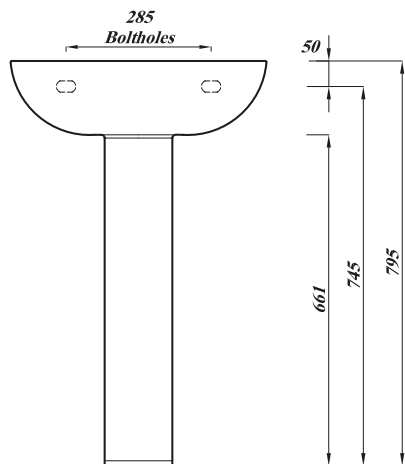

ATLAS PROFESSIONAL COLLECTION

ATLAS TRADE BASIN & PEDESTAL SET - 55CM BASIN - 2 TAP HOLE

* Tap Not Included

Product Code	ASTBA2SET
Weight (Kg)	20.5
Material	Vitreous China
Tap holes	2
Fixings	Not included (BRACK)
Extras	Bottle trap - BOTRAPCH Waste - TPOPRNEW

Key features:

- CE Compliant
- Internal overflow
- Classic C-shape
- Chrome effect overflow ring
- Lifetime ceramic guarantee*

Description:

A simple yet stylish basin and pedestal combination designed to compliment a wide range of bathroom design choices.

All dimensions are approximate and subject to normal ceramic variation. Although every effort is made not to change the above product specification, Lecico reserve the right to do so without prior notification if necessary. *Against manufacturers defects. Full information on guarantees available upon request.