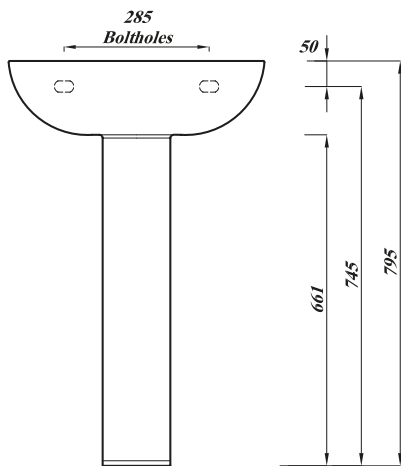

ATLAS PROFESSIONAL COLLECTION

ATLAS TRADE BASIN & PEDESTAL SET - 55CM BASIN - 1 TAP HOLE

* Tap Not Included

Product Code	ASTBA1SET
Weight (Kg)	20.5
Material	Vitreous China
Tap holes	1
Fixings	Not included (BRACK)
Extras	Bottle trap - BOTRAPCH Waste - TPOPRNEW

Key features:

- CE Compliant
- Internal overflow
- Classic C-shape
- Chrome effect overflow ring
- Lifetime ceramic guarantee*

Description:

A simple yet stylish basin and pedestal combination designed to compliment a wide range of bathroom design choices.

All dimensions are approximate and subject to normal ceramic variation. Although every effort is made not to change the above product specification, Lecico reserve the right to do so without prior notification if necessary.
*Against manufacturers defects. Full information on guarantees available upon request.