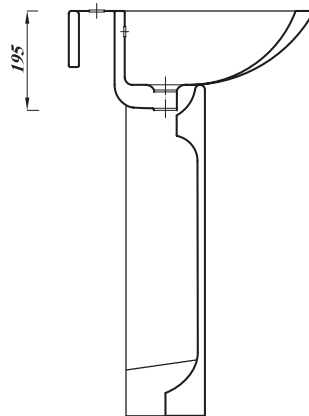

ATLAS PROFESSIONAL COLLECTION

ATLAS TRADE BASIN & PEDESTAL SET - 55CM BASIN - 1 TAP HOLE

* Tap Not Included

Product Code	ASTBA1SET
Weight (Kg)	20.5
Material	Vitreous China
Tap holes	1
Fixings	Not included (BRACK)
Extras	Bottle trap - BOTRAPCH Waste - TPOPRNEW

Key features:

- CE Compliant
- Internal overflow
- Classic C-shape
- Chrome effect overflow ring
- Lifetime ceramic guarantee*

Description:

A simple yet stylish basin and pedestal combination designed to compliment a wide range of bathroom design choices.

All dimensions are approximate and subject to normal ceramic variation. Although every effort is made not to change the above product specification, Lecico reserve the right to do so without prior notification if necessary.
*Against manufacturers defects. Full information on guarantees available upon request.