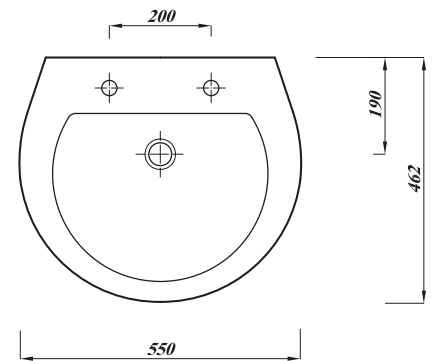

ATLAS PROFESSIONAL COLLECTION

ATLAS TRADE BASIN & PEDESTAL SET - 55CM BASIN - 1 TAP HOLE

* Tap Not Included

Product Code	ASTBA1SET
Weight (Kg)	20.5
Material	Vitreous China
Tap holes	1
Fixings	Not included (BRACK)
Extras	Bottle trap - BOTRAPCH Waste - TPOPRNEW

Key features:

- CE Compliant
- Internal overflow
- Classic C-shape
- Chrome effect overflow ring
- Lifetime ceramic guarantee*

Description:

A simple yet stylish basin and pedestal combination designed to compliment a wide range of bathroom design choices.