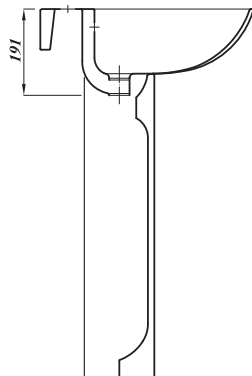

## ATLAS THIN LIPPED 55CM BASIN 1TH

<b>Product Code</b>	<b>ASPRO55BA1</b>
<b>Weight (Kg)</b>	12.7
<b>Material</b>	Vitreous China
<b>Tap holes</b>	1
<b>Extras</b>	Brackets - BRACK55 / Bolts - FBWB Bottle trap - BOTRAPCH/ Waste - TPOPRNEW Overflow ring

### Key features:

- UKCA Compliant
- C-shape Design
- Internal overflow
- Lifetime ceramic guarantee\*

### Description:

This basin features the latest in smooth thin design with one tap hole. A modern revision of a classic basin. Can be paired with Atlas Semi Pedestal (MDWHSPE) and Atlas Full Height Pedestal (ASWHPE).