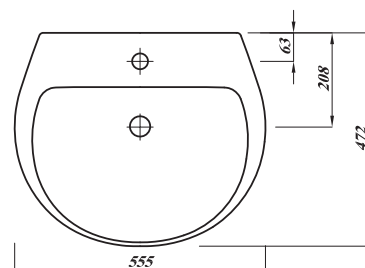

## ATLAS THIN LIPPED 55CM BASIN 1TH

<b>Product Code</b>	<b>ASPRO55BA1</b>
<b>Weight (Kg)</b>	12.7
<b>Material</b>	Vitreous China
<b>Tap holes</b>	1
<b>Extras</b>	Brackets - BRACK55 / Bolts - FBWB Bottle trap - BOTRAPCH/ Waste - TPOPRNEW Overflow ring

### Description:

This basin features the latest in smooth thin design with one tap hole. A modern revision of a classic basin. Can be paired with Atlas Semi Pedestal (MDWHSPE) and Atlas Full Height Pedestal (ASWHPE).