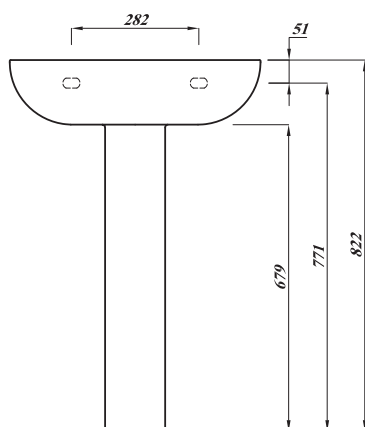

## ATLAS THIN LIPPED 55CM BASIN 1TH

<b>Product Code</b>	<b>ASPRO55BA1</b>
<b>Weight (Kg)</b>	12.7
<b>Material</b>	Vitreous China
<b>Tap holes</b>	1
<b>Extras</b>	Brackets - BRACK55 / Bolts - FBWB Bottle trap - BOTRAPCH/ Waste - TPOPRNEW Overflow ring

### Key features:

- UKCA Compliant
- C-shape Design
- Internal overflow
- Lifetime ceramic guarantee\*

### Description:

This basin features the latest in smooth thin design with one tap hole. A modern revision of a classic basin. Can be paired with Atlas Semi Pedestal (MDWHSPE) and Atlas Full Height Pedestal (ASWHPE).