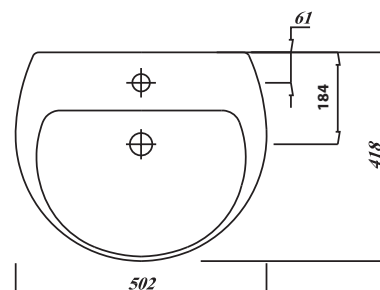

Atlas

ATLAS THIN LIPPED 50CM BASIN 1TH

Product Code	ASPRO50BA1
Weight (Kg)	9.9
Material	Vitreous China
Tap holes	1
Extras	Brackets - BRACK50* / BOLTS - FBWB Bottle trap - BOTRAPCH/ Waste - TPOPRNEW

Key features:

- UKCA Compliant
- C-shape Design
- Internal overflow
- Lifetime ceramic guarantee*

Description:

This basin features the latest smooth thin design with one tap hole. A modern revision of a classic basin. Can be paired with Atlas Semi Pedestal (NLGWSPE) and Atlas Full Height Pedestal (ASWHPE).