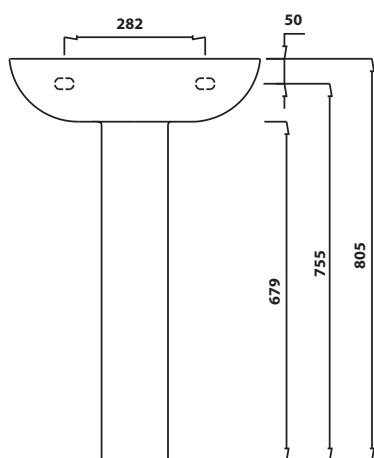

Atlas

ATLAS THIN LIPPED 50CM BASIN 1TH

Product Code	ASPRO50BA1
Weight (Kg)	9.9
Material	Vitreous China
Tap holes	1
Extras	Brackets - BRACK50* / BOLTS - FBWB Bottle trap - BOTRAPCH/ Waste - TPOPRNEW

Key features:

- UKCA Compliant
- C-shape Design
- Internal overflow
- Lifetime ceramic guarantee*

Description:

This basin features the latest smooth thin design with one tap hole. A modern revision of a classic basin. Can be paired with Atlas Semi Pedestal (NLGWSPE) and Atlas Full Height Pedestal (ASWHPE).

All dimensions are approximate and subject to normal variation. Although every effort is made not to change the above product specification, Lecico reserve the right to do so without prior notification if necessary. All guarantees are against manufacturers defects. Full information on guarantees available upon request.