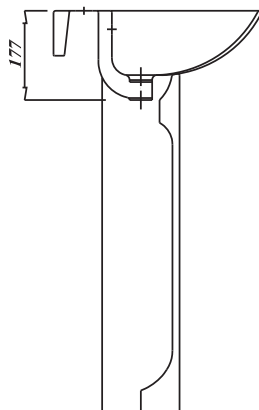

Atlas

ATLAS THIN LIPPED 50CM BASIN 1TH

Product Code	ASPRO50BA1
Weight (Kg)	9.9
Material	Vitreous China
Tap holes	1
Extras	Brackets - BRACK50* / BOLTS - FBWB Bottle trap - BOTRAPCH/ Waste - TPOPRNEW

Key features:

- UKCA Compliant
- C-shape Design
- Internal overflow
- Lifetime ceramic guarantee*

Description:

This basin features the latest smooth thin design with one tap hole. A modern revision of a classic basin. Can be paired with Atlas Semi Pedestal (NLGWSPE) and Atlas Full Height Pedestal (ASWHPE).