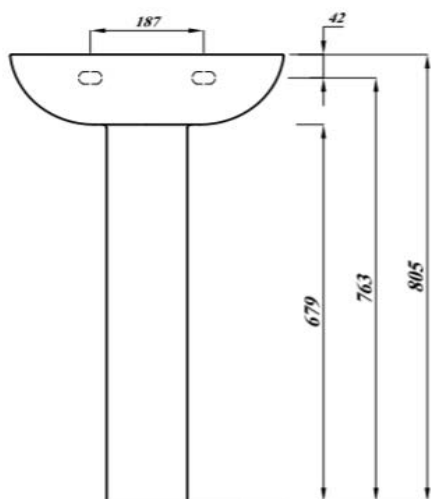

ATLAS PROFESSIONAL COLLECTION

ATLAS PRO 45CM BASIN 2TH

Product Code	ASPRO45BA2
Weight (Kg)	9
Material	Vitreous China
Tap holes	2
Extras	Brackets - BRACK / BOLTS - FBWB Bottle trap - BOTRAPCH / Waste - TPOPRNEW

Key features:

- CE Compliant
- C-shape Design
- Internal overflow
- Chrome effect overflow ring
- Lifetime ceramic guarantee*

Description:

This basin features the latest smooth thin design with two tap holes. A modern revision of a classic basin. Can be paired with Atlas Semi Pedestal (NLGWH SPE) and Atlas Full Height Pedestal (ASWHPE).

All dimensions are approximate and subject to normal ceramic variation. Although every effort is made not to change the above product specification, Lecico reserve the right to do so without prior notification if necessary. *Against manufacturers defects. Full information on guarantees available upon request.