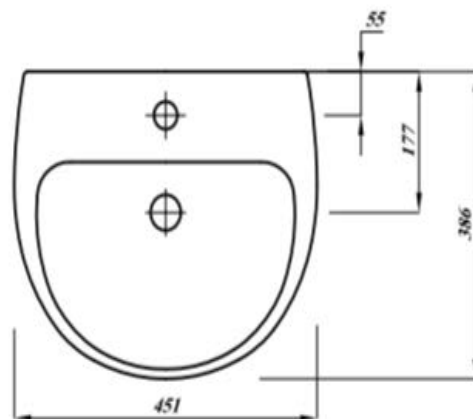

ATLAS PROFESSIONAL COLLECTION

ATLAS PRO 45CM BASIN 2TH

Product Code	ASPRO45BA2
Weight (Kg)	9
Material	Vitreous China
Tap holes	2
Extras	Brackets - BRACK / BOLTS - FBWB Bottle trap - BOTRAPCH / Waste - TPOPRNEW

Key features:

- CE Compliant
- C-shape Design
- Internal overflow
- Chrome effect overflow ring
- Lifetime ceramic guarantee*

Description:

This basin features the latest smooth thin design with two tap holes. A modern revision of a classic basin. Can be paired with Atlas Semi Pedestal (NLGWH SPE) and Atlas Full Height Pedestal (ASWHPE).

All dimensions are approximate and subject to normal ceramic variation. Although every effort is made not to change the above product specification, Lecico reserve the right to do so without prior notification if necessary. *Against manufacturers defects. Full information on guarantees available upon request.