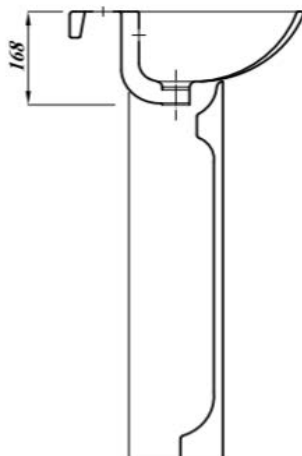

ATLAS PROFESSIONAL COLLECTION

ATLAS PRO 45CM BASIN 2TH

Product Code	ASPRO45BA2
Weight (Kg)	9
Material	Vitreous China
Tap holes	2
Extras	Brackets - BRACK / BOLTS - FBWB Bottle trap - BOTRAPCH / Waste - TPOPRNEW

Key features:

- CE Compliant
- C-shape Design
- Internal overflow
- Chrome effect overflow ring
- Lifetime ceramic guarantee*

Description:

This basin features the latest smooth thin design with two tap holes. A modern revision of a classic basin. Can be paired with Atlas Semi Pedestal (NLGWH SPE) and Atlas Full Height Pedestal (ASWHPE).

All dimensions are approximate and subject to normal ceramic variation. Although every effort is made not to change the above product specification, Lecico reserve the right to do so without prior notification if necessary. *Against manufacturers defects. Full information on guarantees available upon request.