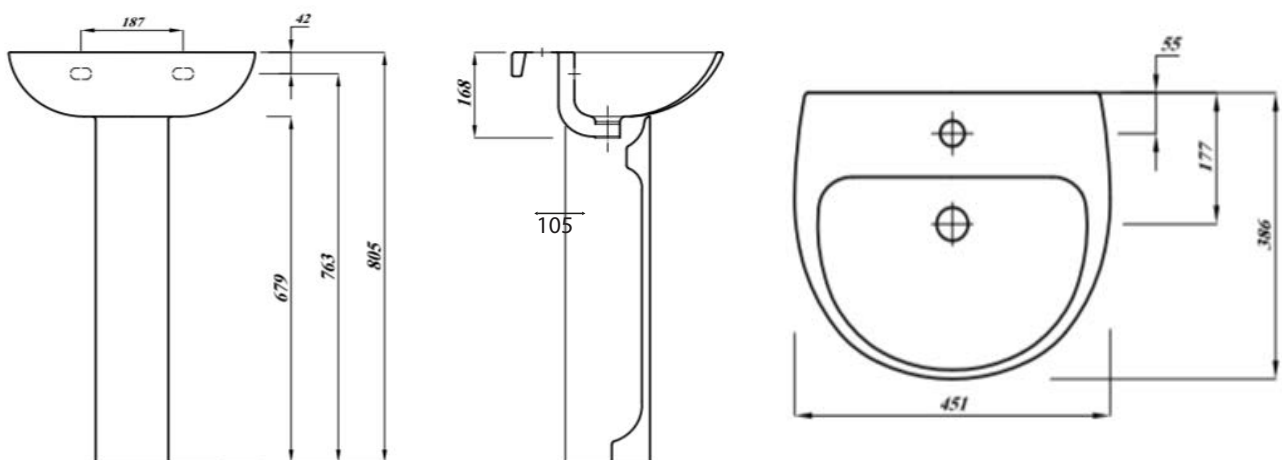

Atlas

ATLAS THIN LIPPED 45CM BASIN 1TH

Product Code	ASPRO45BA1
Weight (Kg)	9
Material	Vitreous China
Tap holes	1
Extras	Brackets - BRACK / BOLTS - FBWB Bottle trap - BOTRAPCH/ Waste - TPOPRNEW

Key features:

- UKCA Compliant
- C-shape Design
- Internal overflow
- Lifetime ceramic guarantee*

Description:

This basin features the latest smooth thin design with one tap hole. A modern revision of a classic basin. Can be paired with Atlas Semi Pedestal (NLGWHSP) and Atlas Full Height Pedestal (ASWHPE).