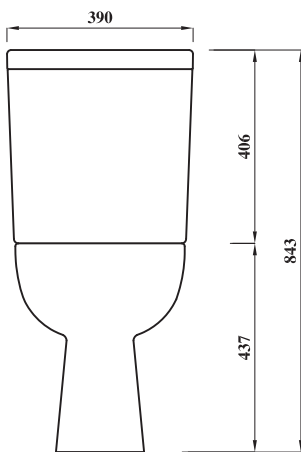

ATLAS PROFESSIONAL COLLECTION

PRO COMFORT HEIGHT SQUARE CLOSE COUPLED WC SET

Product Code	AP-COMSQSCCOMB
Pan Outlet	Horizontal
Weight (Kg)	36.4
Fixing kit included	Yes
Material	Vitreous China
Cistern fittings included	Yes
Pre-installed/Bagged	Pre-installed
Flushing Volume (Ltr)	6/4 Standard / Adjustable down to 4/2.6
Flushing Mechanism	Dual Flush Push Button
Inlet	RH Bottom Inlet

Pack Includes: COMSQNPA - SQ2PCI - STSENSQSC

Key features:

- CE Compliant
- Smooth modern design
- Space saving
- Water saving
- Soft Close seat

Description:

This comfort height round WC is a modern designer toilet with an additional 50-60mm of height above a standard toilet, making it more comfortable to use. As well as comfort height this WC is also short projection at just 617mm depth.

Special notes

Pan fixes to floor using side fixing bracket supplied with pan.

All dimensions are approximate and subject to normal ceramic variation. Although every effort is made not to change the above product specification, Lecico reserve the right to do so without prior notification if necessary. *Against manufacturers defects. Full information on guarantees available upon request.