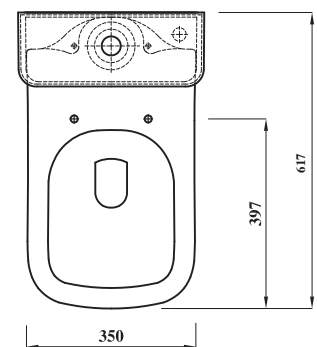

ATLAS PROFESSIONAL COLLECTION

PRO COMFORT HEIGHT SQUARE CLOSE COUPLED WC SET

Product Code	AP-COMSQSCCOMB
Pan Outlet	Horizontal
Weight (Kg)	36.4
Fixing kit included	Yes
Material	Vitreous China
Cistern fittings included	Yes
Pre-installed/Bagged	Pre-installed
Flushing Volume (Ltr)	6/4 Standard / Adjustable down to 4/2.6
Flushing Mechanism	Dual Flush Push Button
Inlet	RH Bottom Inlet

Pack Includes: COMSQNPA - SQ2PCI - STSENSQSC

Key features:

- CE Compliant
- Smooth modern design
- Space saving
- Water saving
- Soft Close seat

Description:

This comfort height round WC is a modern designer toilet with an additional 50-60mm of height above a standard toilet, making it more comfortable to use. As well as comfort height this WC is also short projection at just 617mm depth.

Special notes

Pan fixes to floor using side fixing bracket supplied with pan.

All dimensions are approximate and subject to normal ceramic variation. Although every effort is made not to change the above product specification, Lecico reserve the right to do so without prior notification if necessary. *Against manufacturers defects. Full information on guarantees available upon request.