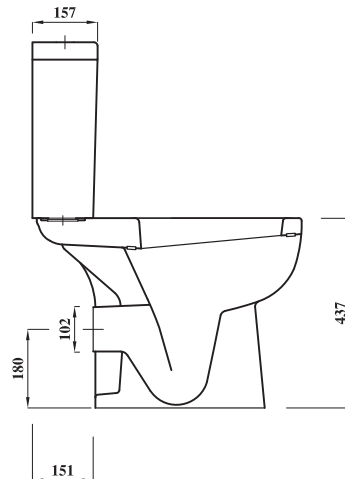

ATLAS PROFESSIONAL COLLECTION

PRO COMFORT HEIGHT SQUARE CLOSE COUPLED WC SET

Product Code	AP-COMSQSCCOMB
Pan Outlet	Horizontal
Weight (Kg)	36.4
Fixing kit included	Yes
Material	Vitreous China
Cistern fittings included	Yes
Pre-installed/Bagged	Pre-installed
Flushing Volume (Ltr)	6/4 Standard / Adjustable down to 4/2.6
Flushing Mechanism	Dual Flush Push Button
Inlet	RH Bottom Inlet

Pack Includes: COMSQNPA - SQ2PCI - STSENSQSC

Key features:

- CE Compliant
- Smooth modern design
- Space saving
- Water saving
- Soft Close seat

Description:

This comfort height round WC is a modern designer toilet with an additional 50-60mm of height above a standard toilet, making it more comfortable to use. As well as comfort height this WC is also short projection at just 617mm depth.

Special notes

Pan fixes to floor using side fixing bracket supplied with pan.

All dimensions are approximate and subject to normal ceramic variation. Although every effort is made not to change the above product specification, Lecico reserve the right to do so without prior notification if necessary. *Against manufacturers defects. Full information on guarantees available upon request.