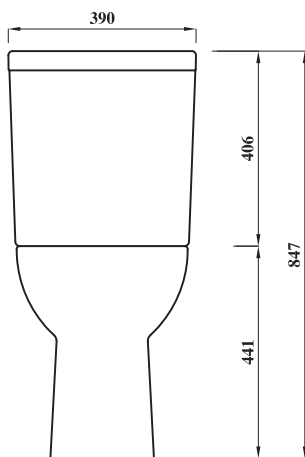

ATLAS PROFESSIONAL COLLECTION

PRO COMFORT HEIGHT ROUND CLOSE COUPLED WC SET

Pack Includes: COMRDNPA -
SQ2PCI - STWHSCEARL

Product Code	AP-COMRDSCCOMB
Pan Outlet	Horizontal
Weight (Kg)	35.5
Fixing kit included	Yes
Material	Vitreous China
Cistern fittings included	Yes
Pre-installed/Bagged	Pre-installed
Flushing Volume (Ltr)	6/4 Standard / Adjustable down to 4/2.6
Flushing Mechanism	Dual Flush Push Button
Inlet	RH Bottom Inlet

Key features:

- CE Compliant
- Smooth modern design
- Space saving
- Water saving
- Soft close seat

Description:

This comfort height round WC is a modern designer toilet with an additional 50-60mm of height above a standard toilet, making it more comfortable to use. As well as comfort height this WC is also short projection at just 615mm depth.

Special notes

Pan fixes to floor using side fixing bracket supplied with pan.

All dimensions are approximate and subject to normal ceramic variation. Although every effort is made not to change the above product specification, Lecico reserve the right to do so without prior notification if necessary. *Against manufacturers defects. Full information on guarantees available upon request.