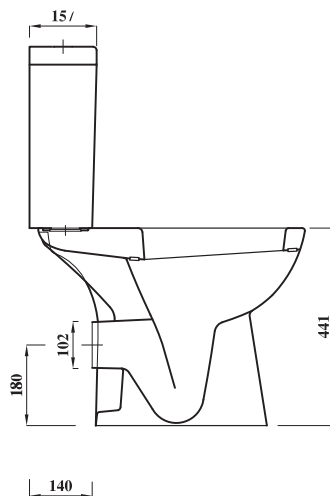

ATLAS PROFESSIONAL COLLECTION

PRO COMFORT HEIGHT ROUND CLOSE COUPLED WC SET

Pack Includes: COMRDNPA -
SQ2PCI - STWHSCEARL

Product Code	AP-COMRDSCCOMB
Pan Outlet	Horizontal
Weight (Kg)	35.5
Fixing kit included	Yes
Material	Vitreous China
Cistern fittings included	Yes
Pre-installed/Bagged	Pre-installed
Flushing Volume (Ltr)	6/4 Standard / Adjustable down to 4/2.6
Flushing Mechanism	Dual Flush Push Button
Inlet	RH Bottom Inlet

Key features:

- CE Compliant
- Smooth modern design
- Space saving
- Water saving
- Soft close seat

Description:

This comfort height round WC is a modern designer toilet with an additional 50-60mm of height above a standard toilet, making it more comfortable to use. As well as comfort height this WC is also short projection at just 615mm depth.

Special notes

Pan fixes to floor using side fixing bracket supplied with pan.

All dimensions are approximate and subject to normal ceramic variation. Although every effort is made not to change the above product specification, Lecico reserve the right to do so without prior notification if necessary. *Against manufacturers defects. Full information on guarantees available upon request.