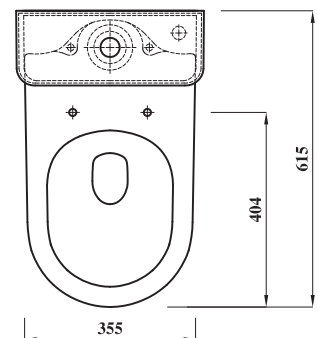

ATLAS PROFESSIONAL COLLECTION

PRO COMFORT HEIGHT ROUND CLOSE COUPLED WC SET

Pack Includes: COMRDNPA -
SQ2PCI - STWHSCEARL

Product Code	AP-COMRDSCCOMB
Pan Outlet	Horizontal
Weight (Kg)	35.5
Fixing kit included	Yes
Material	Vitreous China
Cistern fittings included	Yes
Pre-installed/Bagged	Pre-installed
Flushing Volume (Ltr)	6/4 Standard / Adjustable down to 4/2.6
Flushing Mechanism	Dual Flush Push Button
Inlet	RH Bottom Inlet

Key features:

- CE Compliant
- Smooth modern design
- Space saving
- Water saving
- Soft close seat

Description:

This comfort height round WC is a modern designer toilet with an additional 50-60mm of height above a standard toilet, making it more comfortable to use. As well as comfort height this WC is also short projection at just 615mm depth.

Special notes

Pan fixes to floor using side fixing bracket supplied with pan.

All dimensions are approximate and subject to normal ceramic variation. Although every effort is made not to change the above product specification, Lecico reserve the right to do so without prior notification if necessary. *Against manufacturers defects. Full information on guarantees available upon request.