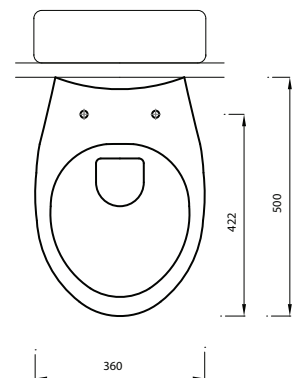

ATLAS PROFESSIONAL COLLECTION

PRO BTW WC PACK INCLUDING CISTERN & SOFT CLOSED SEAT

Product Code	AP-BTWSCCOMB
Pan Outlet	Horizontal
Weight (Kg)	22.9
Fixing kit included	Yes
Material	Vitreous China
Cistern fittings included	Yes
Pre-installed/Bagged	Pre-installed
Flushing Volume (Ltr)	6/4
Flushing Mechanism	Dual Flush Push Button
Inlet	RH Bottom Inlet

Pack Includes: LGWHBWPA
- BTWPBCI - STWHSC2ALUX

Key features:

- CE Compliant
- Modern design
- Space saving
- Water saving
- Soft close seat

Description:

A smooth back to wall WC set with a simplistic modern aesthetic. Family friendly and easy to clean.

All dimensions are approximate and subject to normal ceramic variation. Although every effort is made not to change the above product specification, Lecico reserve the right to do so without prior notification if necessary. *Against manufacturers defects. Full information on guarantees available upon request.