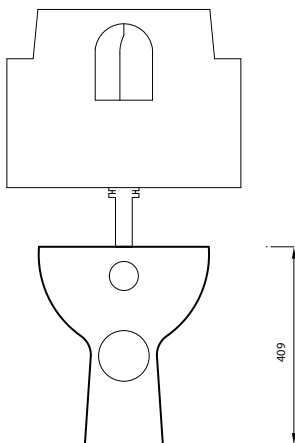

ATLAS PROFESSIONAL COLLECTION

PRO BTW WC PACK INCLUDING CISTERN & SOFT CLOSED SEAT

Product Code	AP-BTWSCCOMB
Pan Outlet	Horizontal
Weight (Kg)	22.9
Fixing kit included	Yes
Material	Vitreous China
Cistern fittings included	Yes
Pre-installed/Bagged	Pre-installed
Flushing Volume (Ltr)	6/4
Flushing Mechanism	Dual Flush Push Button
Inlet	RH Bottom Inlet

Pack Includes: LGWHBWPA
- BTWPBCI - STWHSC2ALUX

Key features:

- CE Compliant
- Modern design
- Space saving
- Water saving
- Soft close seat

Description:

A smooth back to wall WC set with a simplistic modern aesthetic. Family friendly and easy to clean.

All dimensions are approximate and subject to normal ceramic variation. Although every effort is made not to change the above product specification, Lecico reserve the right to do so without prior notification if necessary. *Against manufacturers defects. Full information on guarantees available upon request.