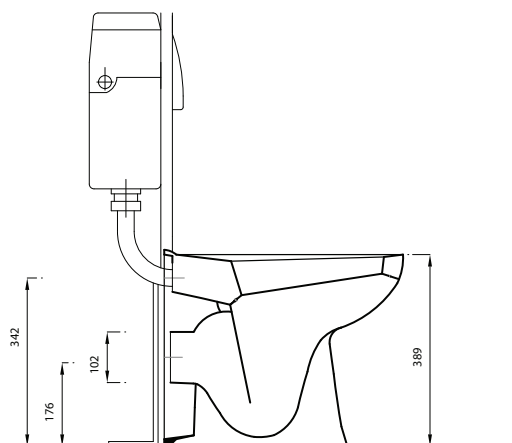

ATLAS PROFESSIONAL COLLECTION

PRO BTW WC PACK INCLUDING CISTERN & SOFT CLOSED SEAT

Product Code	AP-BTWSCCOMB
Pan Outlet	Horizontal
Weight (Kg)	22.9
Fixing kit included	Yes
Material	Vitreous China
Cistern fittings included	Yes
Pre-installed/Bagged	Pre-installed
Flushing Volume (Ltr)	6/4
Flushing Mechanism	Dual Flush Push Button
Inlet	RH Bottom Inlet

Pack Includes: LGWHBWPA
- BTWPBCI - STWHSC2ALUX

Key features:

- CE Compliant
- Modern design
- Space saving
- Water saving
- Soft close seat

Description:

A smooth back to wall WC set with a simplistic modern aesthetic. Family friendly and easy to clean.

All dimensions are approximate and subject to normal ceramic variation. Although every effort is made not to change the above product specification, Lecico reserve the right to do so without prior notification if necessary. *Against manufacturers defects. Full information on guarantees available upon request.