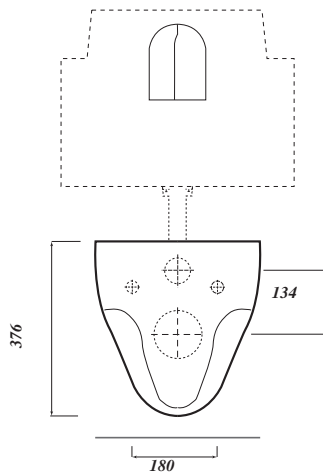

ATLAS PROFESSIONAL COLLECTION

TRADE WALL HUNG WC SET (INCLUDES FRAME, CISTERN & FLUSH PLATE)

Pack Includes:

ASTWHWHP - STWHSCPER -
FRAMELSIAM2PT

Product Code	AP-ASWALLHCOMB
Pan Outlet	Horizontal
Weight (Kg)	31.8
Fixing kit included	No
Material	Vitreous China
Flushing Mechanism	Dual Flush Push Plate
Inlet	RH Side Inlet
Flushing Volume (Ltr)	6/4 Standard / Adjustable down to 4/2.6
Pre-installed/Bagged	Pre-installed
Cistern fittings included	Frame, Cistern & Flush plate Included

Key features:

- CE Compliant
- Modern compact design
- Delayed fill inlet valve
- Soft close seat

Description:

A simple clean lined wall hung pan set ideal for any commercial or residential bathroom. This wall hung pan set is a perfect choice for locations such as motorway services or airports, due to its reduced footprint and ease of cleaning.

All dimensions are approximate and subject to normal ceramic variation. Although every effort is made not to change the above product specification, Lecico reserve the right to do so without prior notification if necessary. *Against manufacturers defects. Full information on guarantees available upon request.