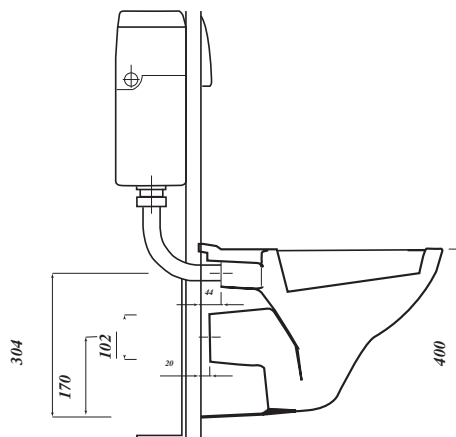

ATLAS PROFESSIONAL COLLECTION

TRADE WALL HUNG WC SET (INCLUDES FRAME, CISTERN & FLUSH PLATE)

Pack Includes:

ASTWHWHP - STWHSCPER -
FRAMELSIAM2PT

Product Code	AP-ASWALLHCOMB
Pan Outlet	Horizontal
Weight (Kg)	31.8
Fixing kit included	No
Material	Vitreous China
Flushing Mechanism	Dual Flush Push Plate
Inlet	RH Side Inlet
Flushing Volume (Ltr)	6/4 Standard / Adjustable down to 4/2.6
Pre-installed/Bagged	Pre-installed
Cistern fittings included	Frame, Cistern & Flush plate Included

Key features:

- CE Compliant
- Modern compact design
- Delayed fill inlet valve
- Soft close seat

Description:

A simple clean lined wall hung pan set ideal for any commercial or residential bathroom. This wall hung pan set is a perfect choice for locations such as motorway services or airports, due to its reduced footprint and ease of cleaning.

All dimensions are approximate and subject to normal ceramic variation. Although every effort is made not to change the above product specification, Lecico reserve the right to do so without prior notification if necessary. *Against manufacturers defects. Full information on guarantees available upon request.