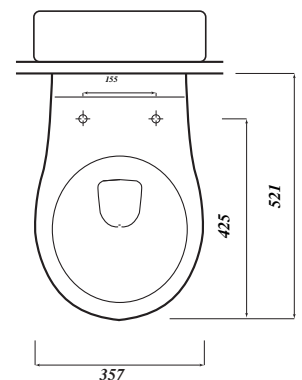

ATLAS PROFESSIONAL COLLECTION

TRADE WALL HUNG WC SET (INCLUDES FRAME, CISTERN & FLUSH PLATE)

Pack Includes:

ASTWHWHP - STWHSCPER -
FRAMELSIAM2PT

Product Code	AP-ASWALLHCOMB
Pan Outlet	Horizontal
Weight (Kg)	31.8
Fixing kit included	No
Material	Vitreous China
Flushing Mechanism	Dual Flush Push Plate
Inlet	RH Side Inlet
Flushing Volume (Ltr)	6/4 Standard / Adjustable down to 4/2.6
Pre-installed/Bagged	Pre-installed
Cistern fittings included	Frame, Cistern & Flush plate Included

Key features:

- CE Compliant
- Modern compact design
- Delayed fill inlet valve
- Soft close seat

Description:

A simple clean lined wall hung pan set ideal for any commercial or residential bathroom. This wall hung pan set is a perfect choice for locations such as motorway services or airports, due to its reduced footprint and ease of cleaning.

All dimensions are approximate and subject to normal ceramic variation. Although every effort is made not to change the above product specification, Lecico reserve the right to do so without prior notification if necessary. *Against manufacturers defects. Full information on guarantees available upon request.