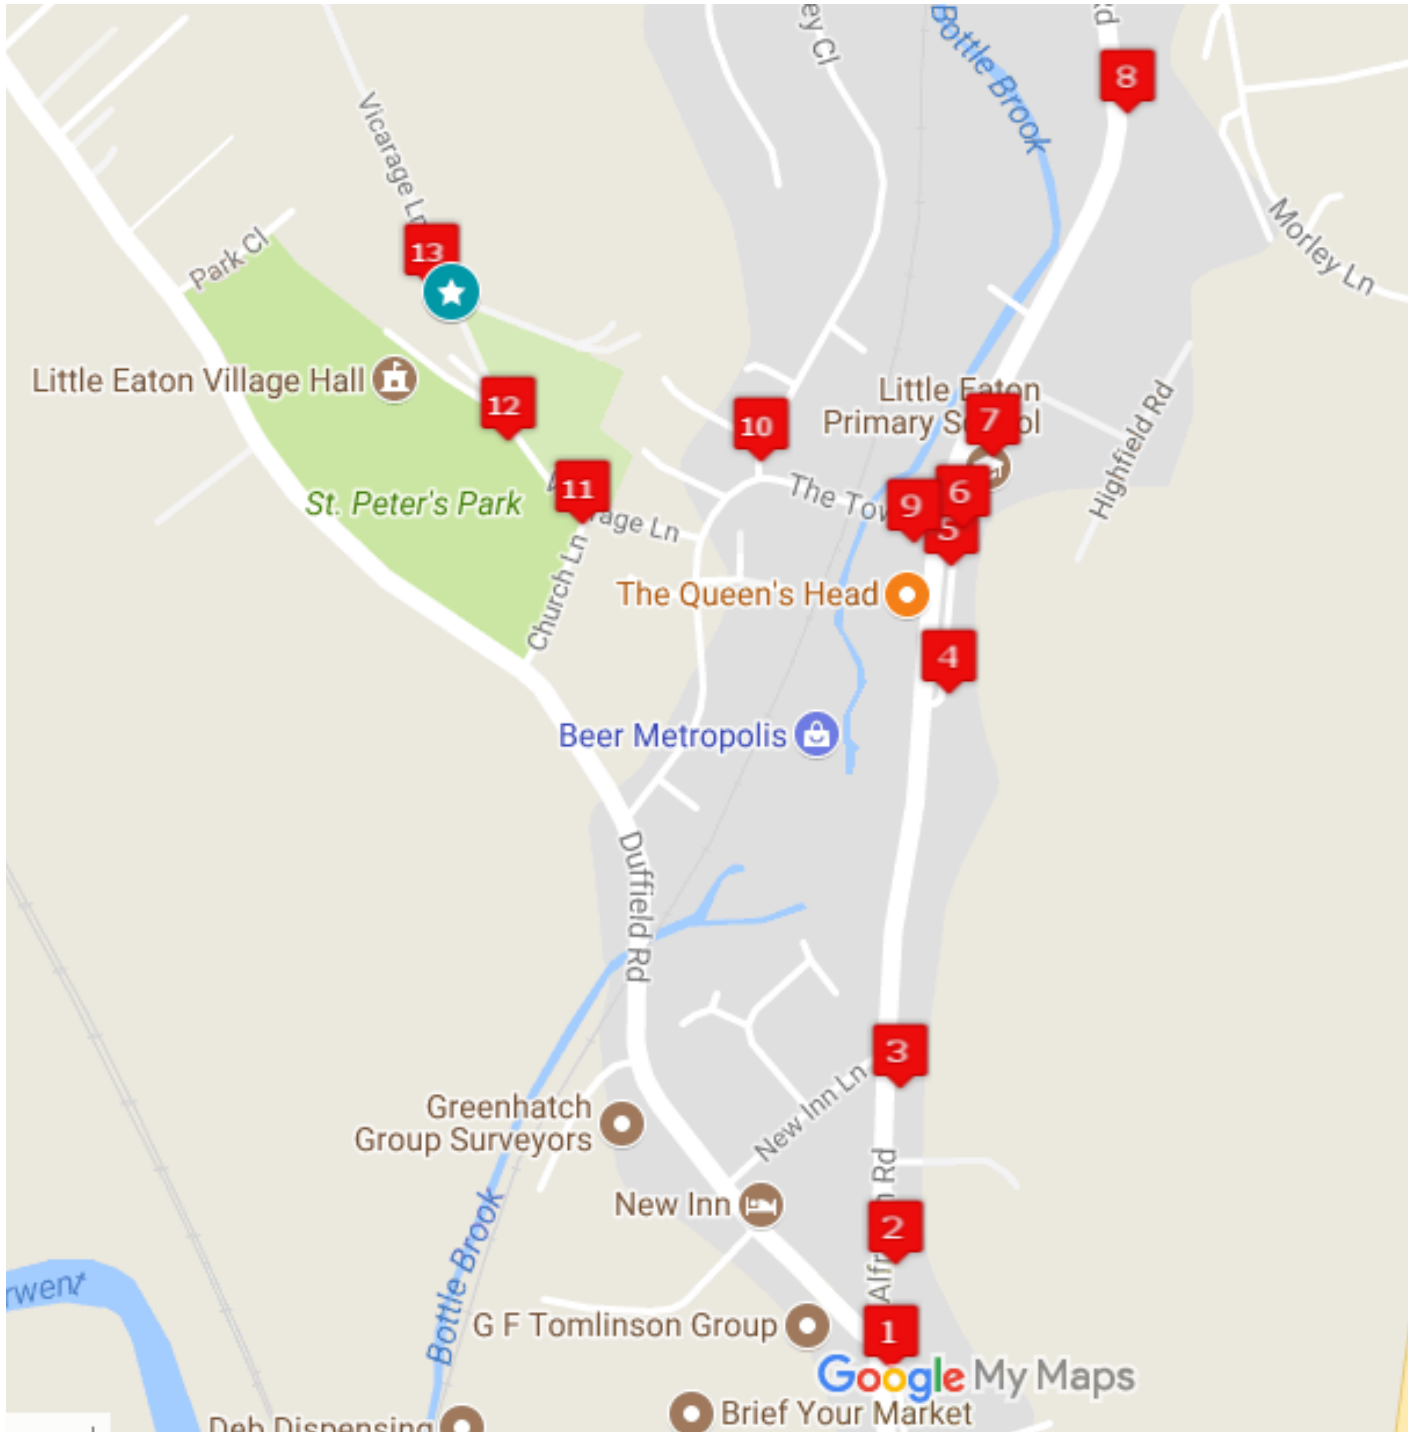

St Paul's

Easter Village Trail

Locations

1. Art box notice board
2. 66 Alfreton Road
3. Daisy Hill Pet Shop
4. 138 Alfreton Road
5. D&D Baxter Newsagents
6. Church noticeboard
7. Little Eaton Fish Bar
8. Gate to 206 Alfreton Road
9. Croft Corner notice board
10. Barley Close notice board
11. St. Paul's Church
12. Church Hall
13. Gate to 17 Vicarage Lane