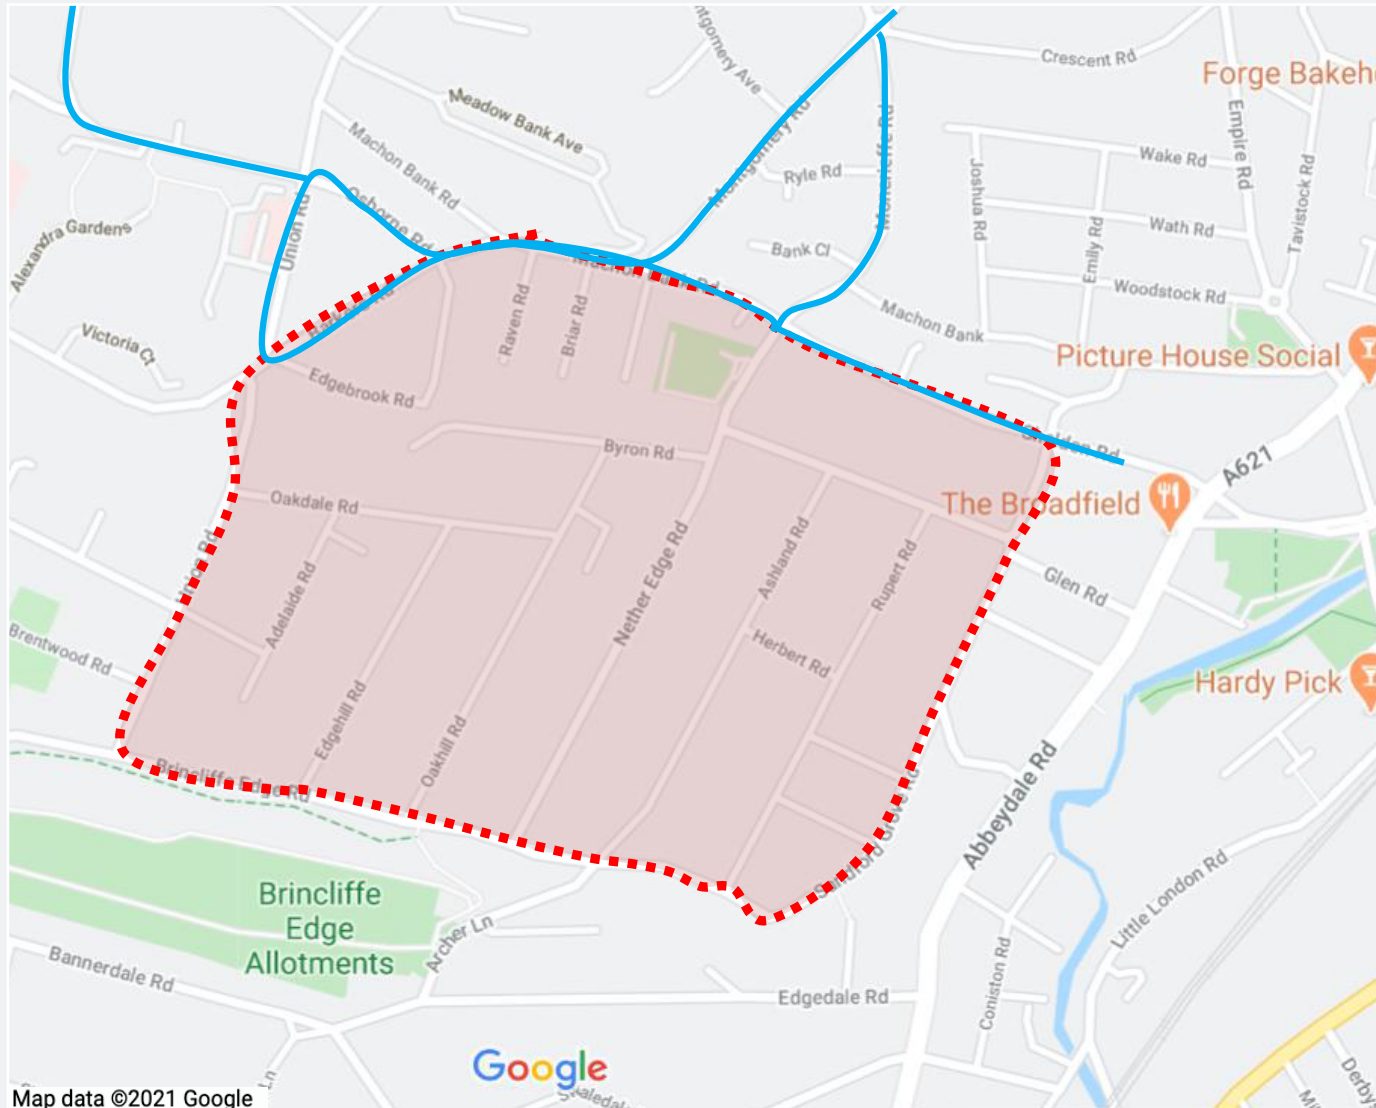

Nether Edge Active Neighbourhood Overview Plan

Map data ©2021 Google

Key

-  Proposed Active Neighbourhood Area
-  Bus routes