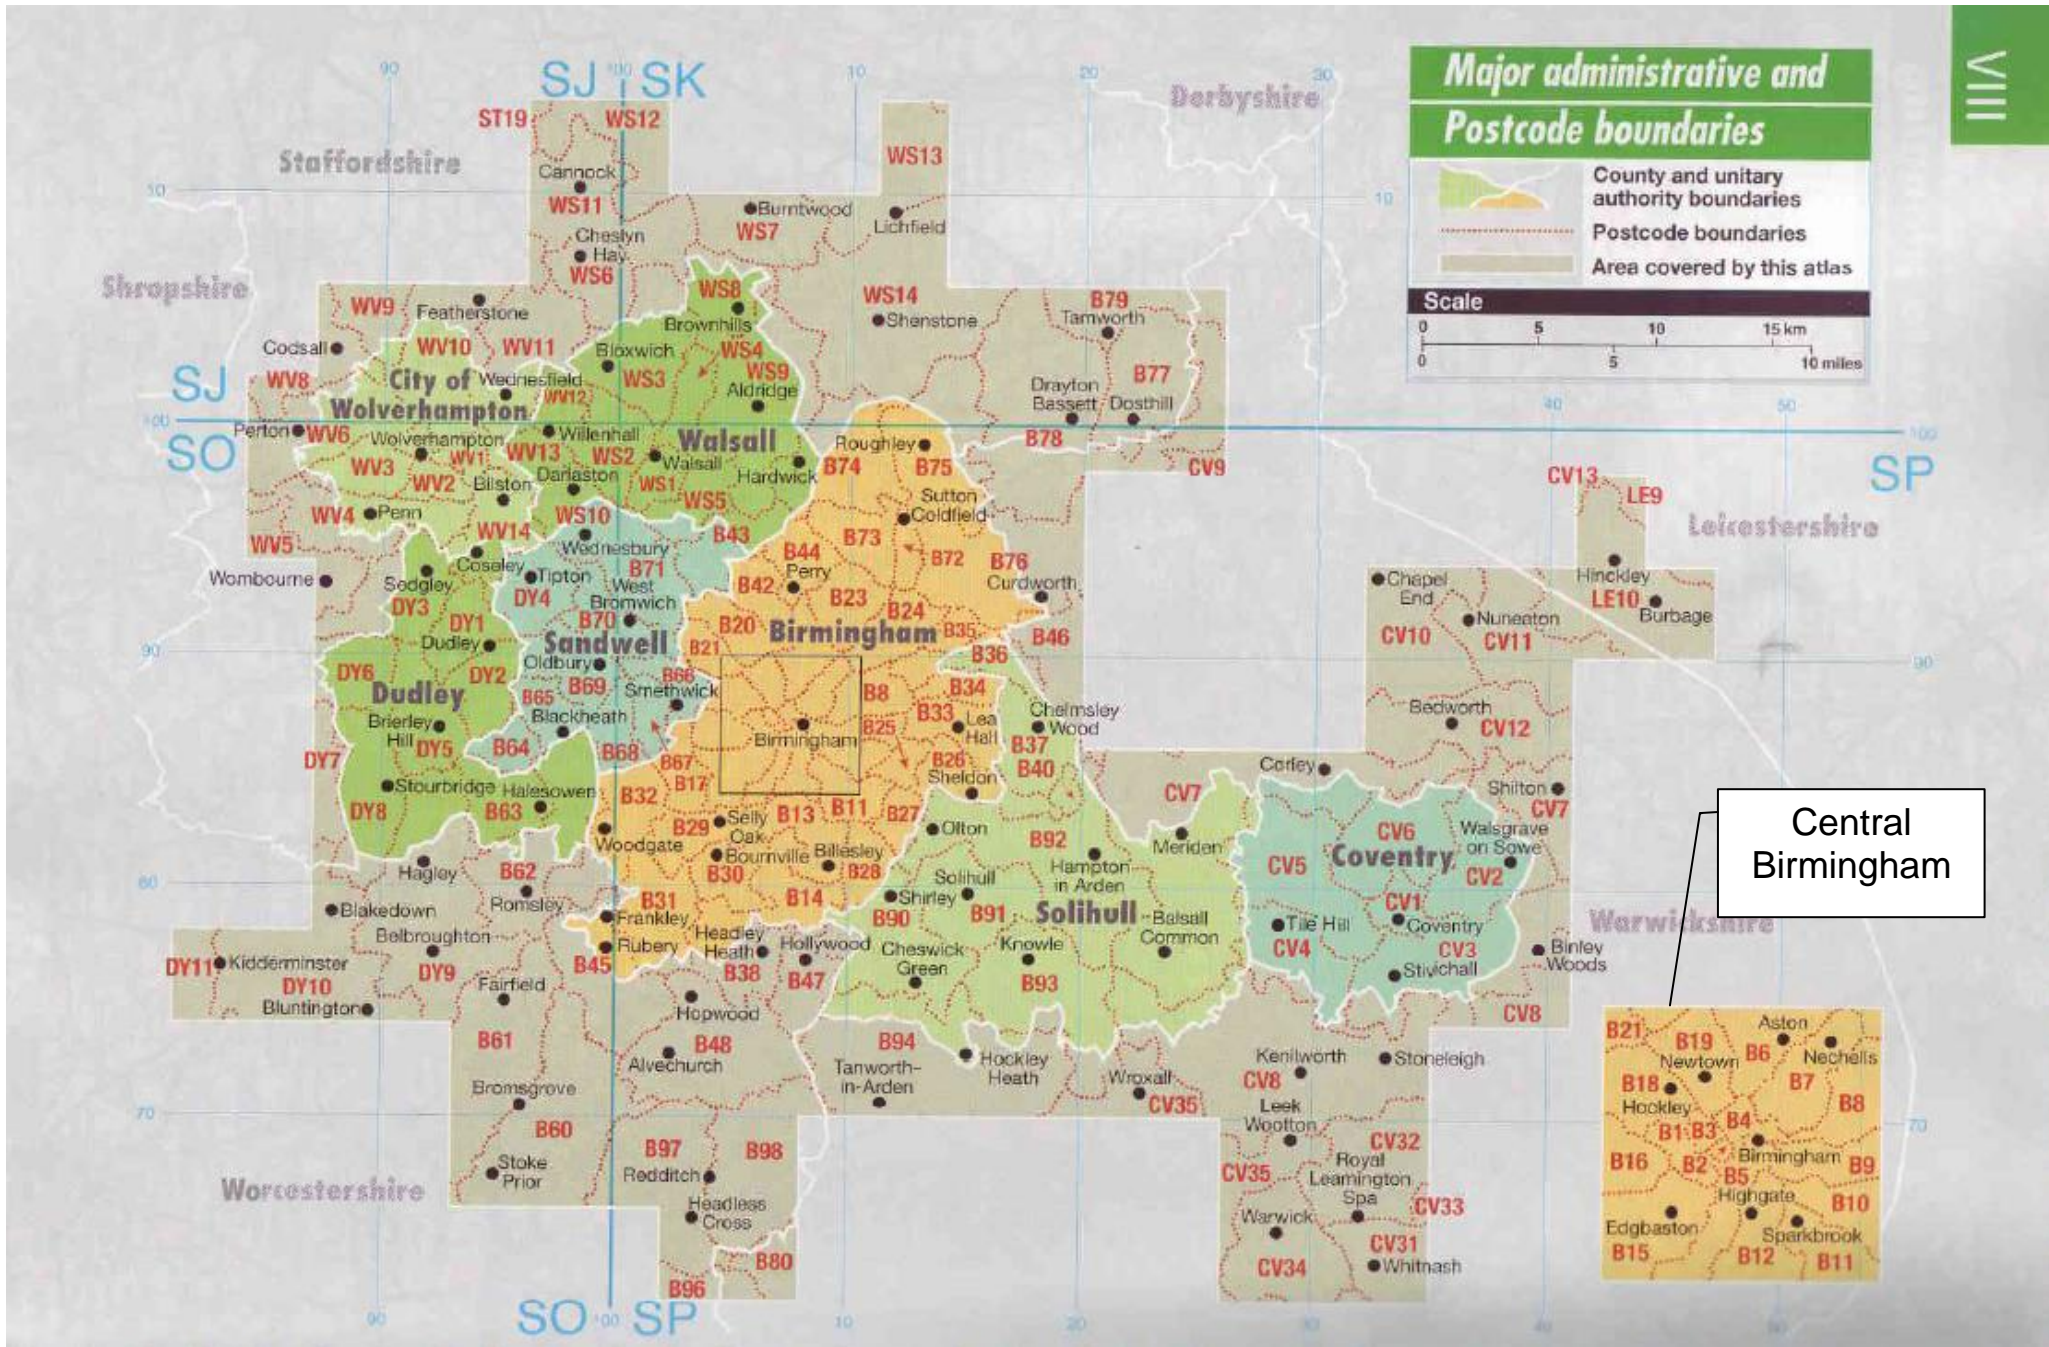

Major administrative and Postcode boundaries

County and unitary authority boundaries
Postcode boundaries
Area covered by this atlas

Scale
0 5 10 15 km
0 5 10 miles

Central Birmingham